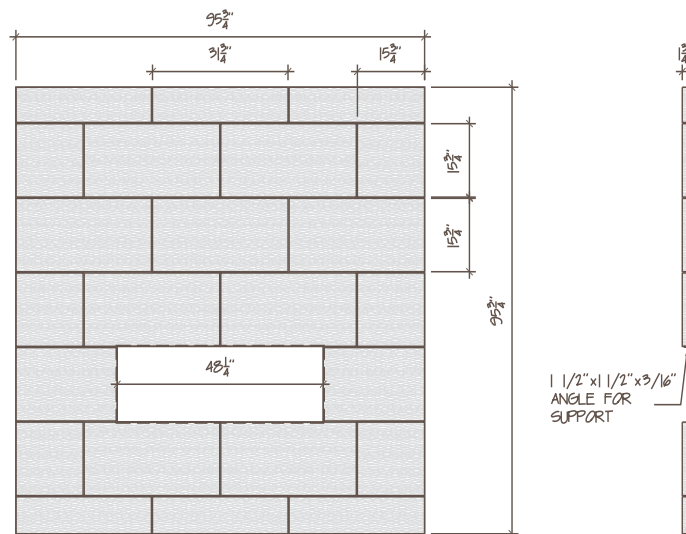

# Reflections

Mantel Style: **Modern**

**Available for  
48" & 60" fireboxes.**

Overall Width: 96" Max

Overall Height: 96"

Depth of Shelf: 2"

Opening Width: Adj.

Opening Height: 16-1/4"

(All dimensions are nominal)

**\*\*All orders will come with an  
angle iron to fit the opening.**

*Custom hand-carved texture*

4520 S. MacArthur Blvd. OKC, OK 73179

Ph: 405.680.5600 Fax: 405.680.9314

Web: [www.devincicaststone.com](http://www.devincicaststone.com)