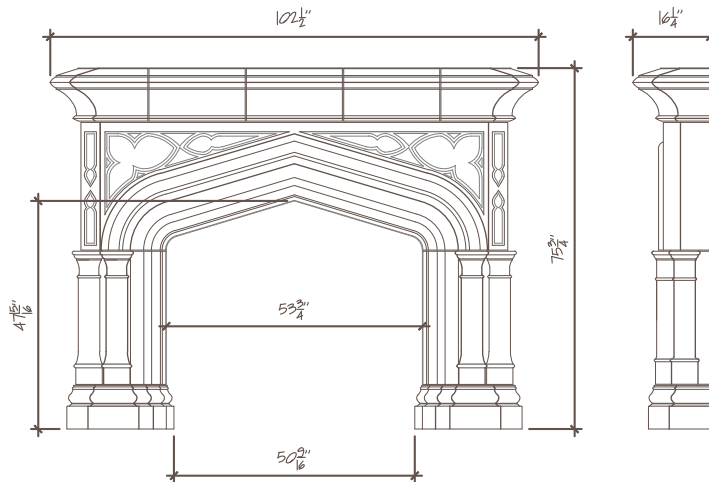

## Fixed Size

Overall Width: 102-1/2"

Overall Height: 75-3/4"

Depth of Shelf: 16-1/4"

Opening Width: 53-3/4"

Opening Height: 47-15/16"

4520 S. MacArthur Blvd. OKC, OK 73179

Ph: 405.680.5600 Fax: 405.680.9314