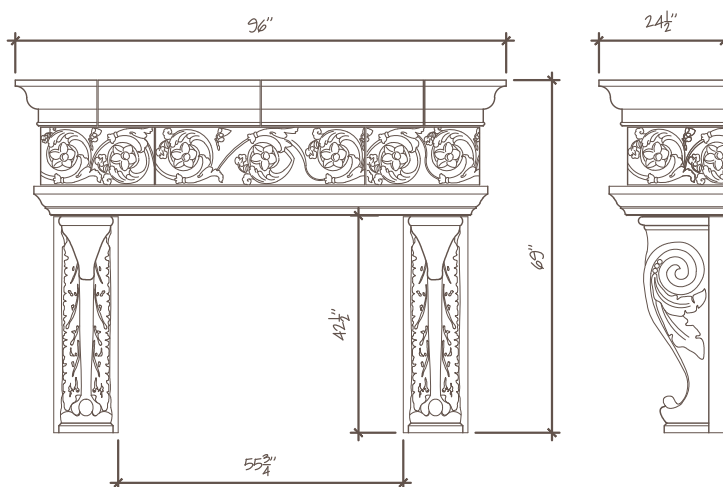

Antonella

Mantel Style: **Italian**

Fixed Size

Overall Width: 96"

Overall Height: 69"

Depth of Shelf: 24-1/2"

Opening Width: 55-3/4"

Opening Height: 42-1/2"