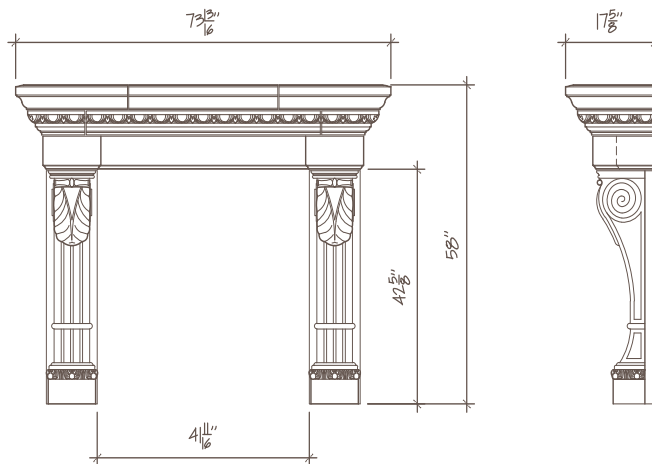

## 36" Firebox Model

Overall Width: 67-1/4"

Overall Height: 57-3/4"

Depth of Shelf: 19-1/2"

Opening Width: 35-15/16"

Opening Height: 42-1/16"

## 42" Firebox Model

(See Drawing for Dimensions)

## 48" Firebox Model

Overall Width: 80"

Overall Height: 57-3/4"

Depth of Shelf: 19-1/2"

Opening Width: 48-11/16"

Opening Height: 42-1/16"

4520 S. MacArthur Blvd. OKC, OK 73179

Ph: 405.680.5600 Fax: 405.680.9314