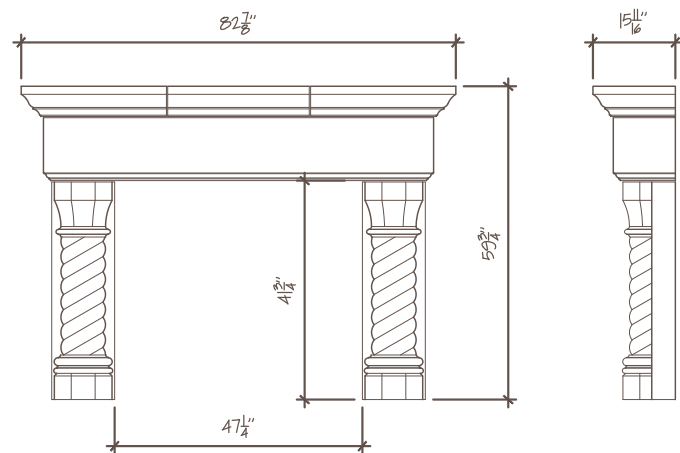

Barley

Mantel Style: **Transitional**

Fixed Size

Overall Width: 82-7/8"

Overall Height: 59-3/4"

Depth of Shelf: 15-11/16"

Opening Width: 47-1/4"

Opening Height: 41-3/4"

This mantel is available with two styles of legs and with or without cartouche.

4520 S. MacArthur Blvd. OKC, OK 73179

Ph: 405.680.5600 Fax: 405.680.9314

Web: www.devincicaststone.com