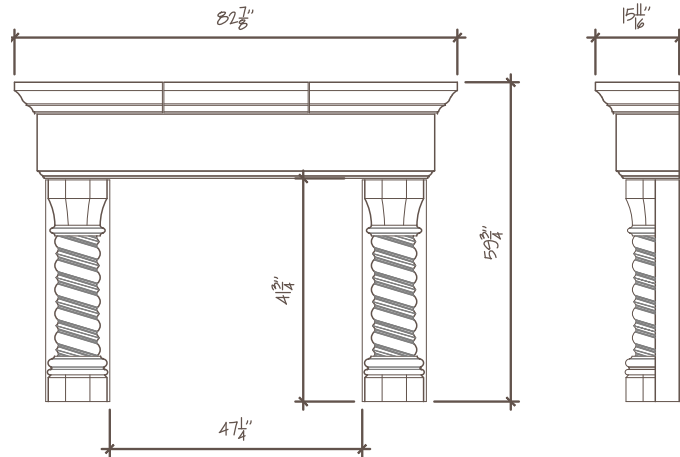

Barley

Mantel Style: **Transitional**

Fixed Size

Overall Width: 82-7/8"

Overall Height: 59-3/4"

Depth of Shelf: 15-11/16"

Opening Width: 47-1/4"

Opening Height: 41-3/4"

This mantel is available with two styles of legs and with or without cartouche.

4520 S. MacArthur Blvd. OKC, OK 73179

Ph: 405.680.5600 Fax: 405.680.9314

Web: www.devincicaststone.com