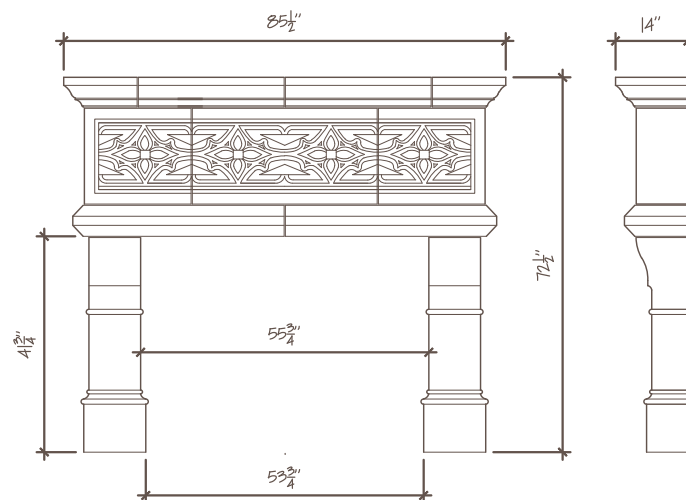

## Fixed Size

Overall Width: 85-1/2"

Overall Height: 72-1/2"

Depth of Shelf: 14"

Opening Width: 55-3/4"

Opening Height: 41-3/4"

*Shown with optional  
Barley Twist leg*

4520 S. MacArthur Blvd. OKC, OK 73179