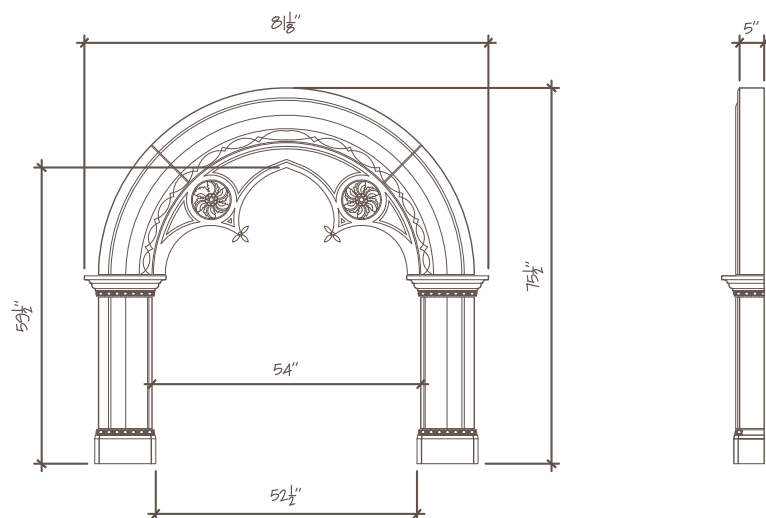

Byzantine

Mantel Style: Gothic

Fixed Size

Overall Width: 98-1/2"

Overall Height: 95-7/16"

Depth of Shelf: 10-1/4"

Opening Width: 54"

Opening Height: 59-1/2"

Shown with optional custom panel wall and crown molding

4520 S. MacArthur Blvd. OKC, OK 73179

Ph: 405.680.5600 Fax: 405.680.9314

Web: www.devincicaststone.com