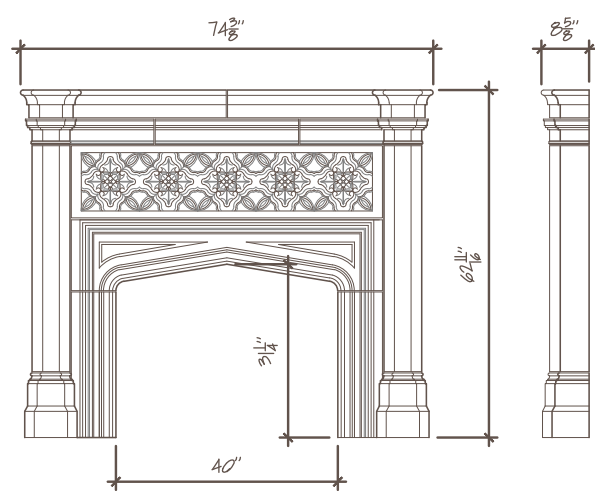

Canterbury

Mantel Style: Gothic

Fixed Size

Overall Width: 74-3/8"

Overall Height: 62-11/16"

Depth of Shelf: 8-5/8"

Opening Width: 40"

Opening Height: 31-1/4"