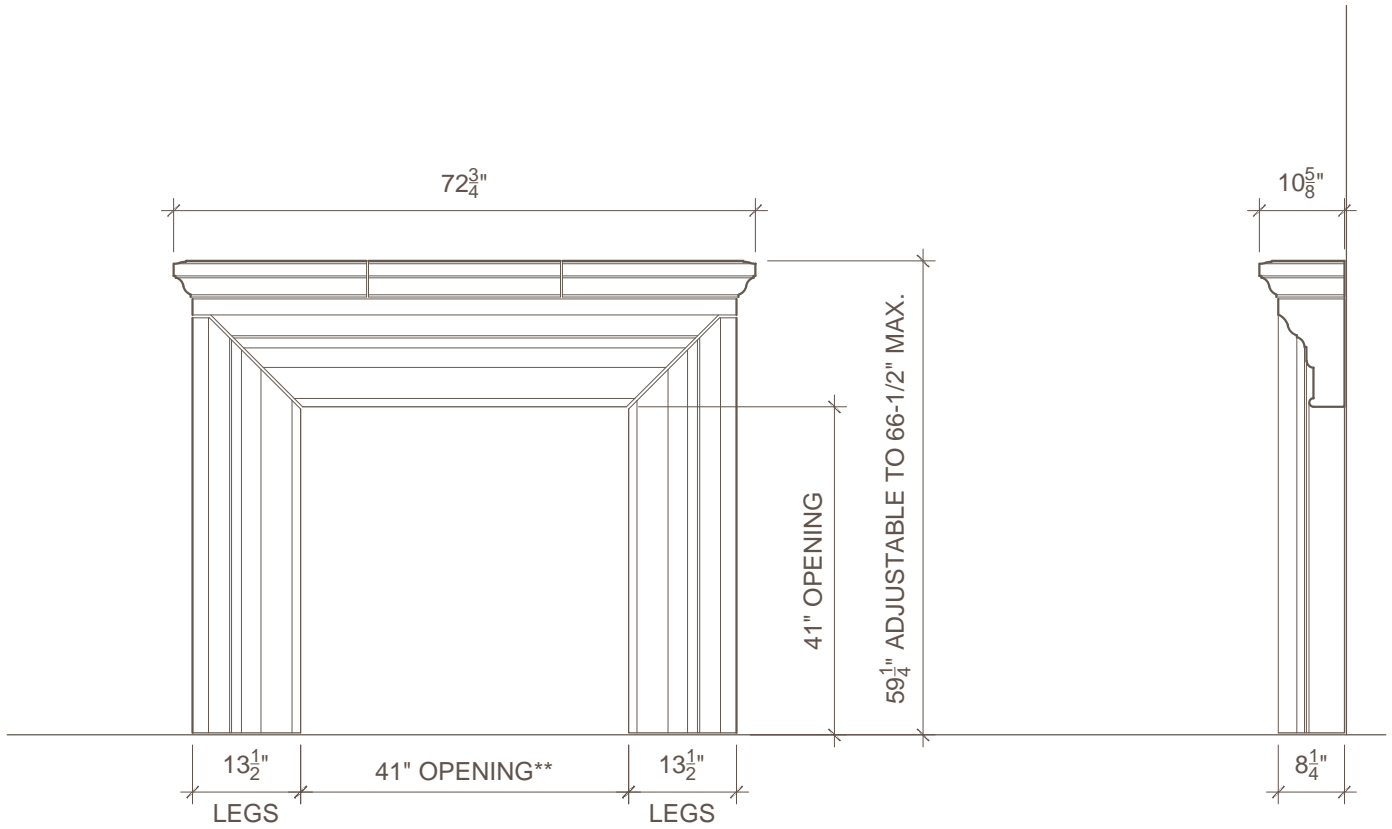

THE CLASSIC II

1 FRONT (SHOWN IN 42" MODEL)
SCALE: 1/2"=1'-0"

2 SIDE
SCALE: 1/2"=1'-0"

3 FRAMING PLAN
SCALE: 1/2"=1'-0"

*ALL JOINTS ARE AT 1/4" UNLESS NOTED OTHERWISE
**THIS MANTEL IS AVAILABLE IN 36", 42", AND 48" NOMINAL SIZES

HEARTH OPTIONS

CHAMFERED EDGE
SQUARE HEARTH

OGEE EDGE
SQUARE HEARTH

RADIUS EDGE
EYEBROW HEARTH*

*SIZES LIMITED FOR EYEBROW HEARTH

BULLNOSE EDGE, SQUARE
HEARTH WITH RAISED PANELS

VISIT OPTIONS PAGE FOR MORE INFORMATION

FILLER PANEL OPTIONS

OGEE EDGE, STRAIGHT
FILLER PANEL

CHAMFER EDGE, STRAIGHT
FILLER PANEL *

*SHOWN WITHOUT BOTTOM PANEL

OGEE EDGE, EYEBROW
FILLER PANEL **

**SIZES LIMITED FOR EYEBROW FILLER PANELS

SQUARE EDGE, EYEBROW
FILLER PANEL **