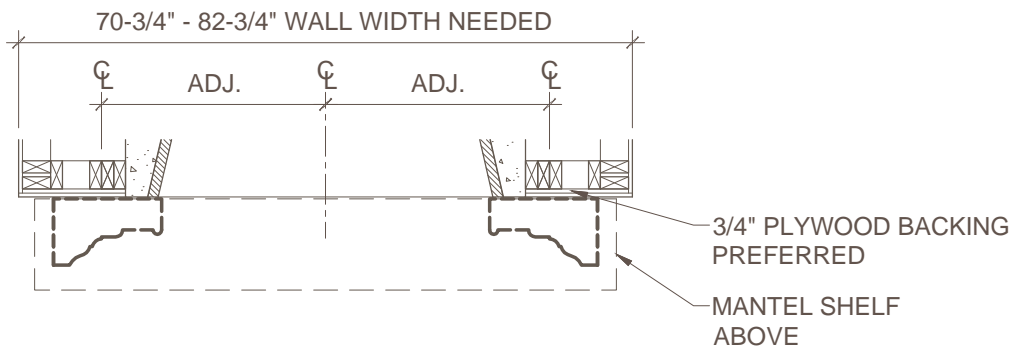

THE CLASSIC II

1 FRONT (SHOWN IN 42" MODEL)
SCALE: 1/2"=1'-0"

2 SIDE
SCALE: 1/2"=1'-0"

3 FRAMING PLAN
SCALE: 1/2"=1'-0"

*ALL JOINTS ARE AT 1/4" UNLESS NOTED OTHERWISE
**THIS MANTEL IS AVAILABLE IN 36", 42", AND 48" NOMINAL SIZES

HEARTH OPTIONS

CHAMFERED EDGE
SQUARE HEARTH

OGEE EDGE
SQUARE HEARTH

RADIUS EDGE
EYEBROW HEARTH*

*SIZES LIMITED FOR EYEBROW HEARTH

BULLNOSE EDGE, SQUARE
HEARTH WITH RAISED PANELS

VISIT OPTIONS PAGE FOR MORE INFORMATION

FILLER PANEL OPTIONS

OGEE EDGE, STRAIGHT
FILLER PANEL

CHAMFER EDGE, STRAIGHT
FILLER PANEL *

*SHOWN WITHOUT BOTTOM PANEL

OGEE EDGE, EYEBROW
FILLER PANEL **

**SIZES LIMITED FOR EYEBROW FILLER PANELS

SQUARE EDGE, EYEBROW
FILLER PANEL **