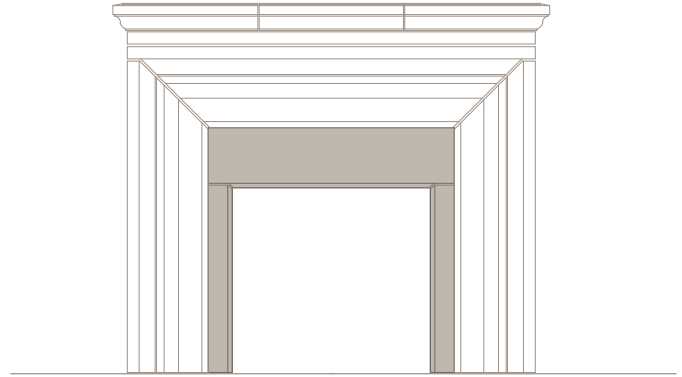

THE CLASSIC II

1 FRONT (SHOWN IN 42" MODEL)
SCALE: 1/2"=1'-0"

2 SIDE
SCALE: 1/2"=1'-0"

3 FRAMING PLAN
SCALE: 1/2"=1'-0"

*ALL JOINTS ARE AT 1/4" UNLESS NOTED OTHERWISE
**THIS MANTEL IS AVAILABLE IN 36", 42", AND 48" NOMINAL SIZES

HEARTH OPTIONS

CHAMFERED EDGE
SQUARE HEARTH

OGEE EDGE
SQUARE HEARTH

RADIUS EDGE
EYEBROW HEARTH*

*SIZES LIMITED FOR EYEBROW HEARTH

BULLNOSE EDGE, SQUARE
HEARTH WITH RAISED PANELS

VISIT OPTIONS PAGE FOR MORE INFORMATION

FILLER PANEL OPTIONS

OGEE EDGE, STRAIGHT
FILLER PANEL

CHAMFER EDGE, STRAIGHT
FILLER PANEL *

*SHOWN WITHOUT BOTTOM PANEL

OGEE EDGE, EYEBROW
FILLER PANEL **

**SIZES LIMITED FOR EYEBROW FILLER PANELS

SQUARE EDGE, EYEBROW
FILLER PANEL **