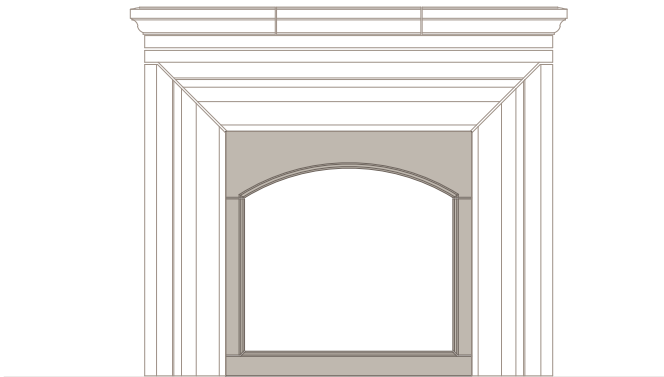

HEARTH OPTIONS

CHAMFERED EDGE
SQUARE HEARTH

OGEE EDGE
SQUARE HEARTH

RADIUS EDGE
EYEBROW HEARTH*

*SIZES LIMITED FOR EYEBROW HEARTH

BULLNOSE EDGE, SQUARE
HEARTH WITH RAISED PANELS

VISIT OPTIONS PAGE FOR MORE INFORMATION

FILLER PANEL OPTIONS

OGEE EDGE, STRAIGHT
FILLER PANEL

CHAMFER EDGE, STRAIGHT
FILLER PANEL *

*SHOWN WITHOUT BOTTOM PANEL

OGEE EDGE, EYEBROW
FILLER PANEL **

**SIZES LIMITED FOR EYEBROW FILLER PANELS

SQUARE EDGE, EYEBROW
FILLER PANEL **