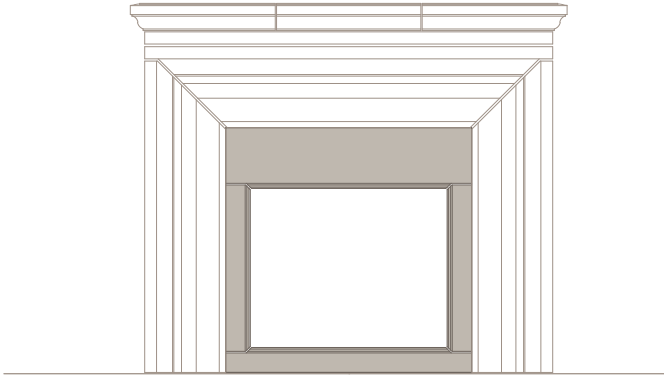

THE CLASSIC II

1 FRONT (SHOWN IN 42" MODEL)
SCALE: 1/2"=1'-0"

2 SIDE
SCALE: 1/2"=1'-0"

3 FRAMING PLAN
SCALE: 1/2"=1'-0"

*ALL JOINTS ARE AT 1/4" UNLESS NOTED OTHERWISE
**THIS MANTEL IS AVAILABLE IN 36", 42", AND 48" NOMINAL SIZES

HEARTH OPTIONS

CHAMFERED EDGE
SQUARE HEARTH

OGEE EDGE
SQUARE HEARTH

RADIUS EDGE
EYEBROW HEARTH*

*SIZES LIMITED FOR EYEBROW HEARTH

BULLNOSE EDGE, SQUARE
HEARTH WITH RAISED PANELS

VISIT OPTIONS PAGE FOR MORE INFORMATION

FILLER PANEL OPTIONS

OGEE EDGE, STRAIGHT
FILLER PANEL

CHAMFER EDGE, STRAIGHT
FILLER PANEL *

*SHOWN WITHOUT BOTTOM PANEL

OGEE EDGE, EYEBROW
FILLER PANEL **

**SIZES LIMITED FOR EYEBROW FILLER PANELS

SQUARE EDGE, EYEBROW
FILLER PANEL **