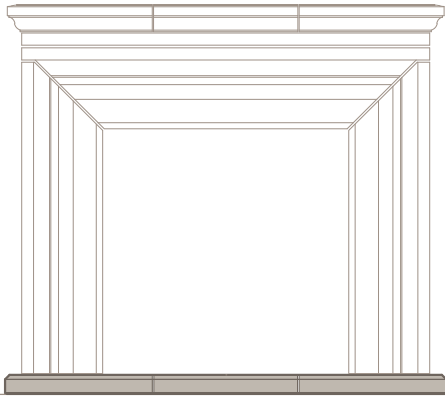

THE CLASSIC II

1 FRONT (SHOWN IN 42" MODEL)
SCALE: 1/2"=1'-0"

2 SIDE
SCALE: 1/2"=1'-0"

3 FRAMING PLAN
SCALE: 1/2"=1'-0"

*ALL JOINTS ARE AT 1/4" UNLESS NOTED OTHERWISE
**THIS MANTEL IS AVAILABLE IN 36", 42", AND 48" NOMINAL SIZES

HEARTH OPTIONS

CHAMFERED EDGE
SQUARE HEARTH

OGEE EDGE
SQUARE HEARTH

RADIUS EDGE
EYEBROW HEARTH*

*SIZES LIMITED FOR EYEBROW HEARTH

BULLNOSE EDGE, SQUARE
HEARTH WITH RAISED PANELS

VISIT OPTIONS PAGE FOR MORE INFORMATION

FILLER PANEL OPTIONS

OGEE EDGE, STRAIGHT
FILLER PANEL

CHAMFER EDGE, STRAIGHT
FILLER PANEL *

*SHOWN WITHOUT BOTTOM PANEL

OGEE EDGE, EYEBROW
FILLER PANEL **

**SIZES LIMITED FOR EYEBROW FILLER PANELS

SQUARE EDGE, EYEBROW
FILLER PANEL **