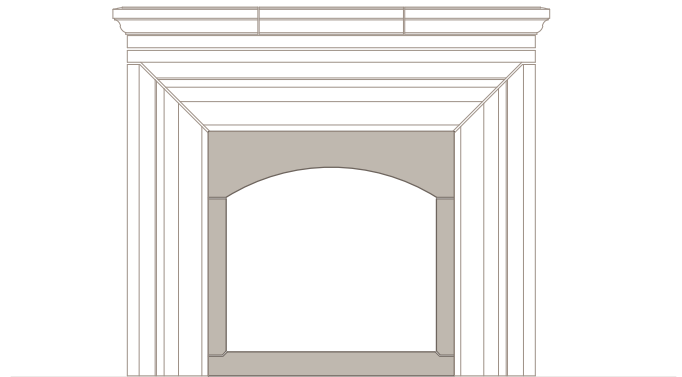

HEARTH OPTIONS

CHAMFERED EDGE
SQUARE HEARTH

OGEE EDGE
SQUARE HEARTH

RADIUS EDGE
EYEBROW HEARTH*

*SIZES LIMITED FOR EYEBROW HEARTH

BULLNOSE EDGE, SQUARE
HEARTH WITH RAISED PANELS

VISIT OPTIONS PAGE FOR MORE INFORMATION

FILLER PANEL OPTIONS

OGEE EDGE, STRAIGHT
FILLER PANEL

CHAMFER EDGE, STRAIGHT
FILLER PANEL *

*SHOWN WITHOUT BOTTOM PANEL

OGEE EDGE, EYEBROW
FILLER PANEL **

**SIZES LIMITED FOR EYEBROW FILLER PANELS

SQUARE EDGE, EYEBROW
FILLER PANEL **