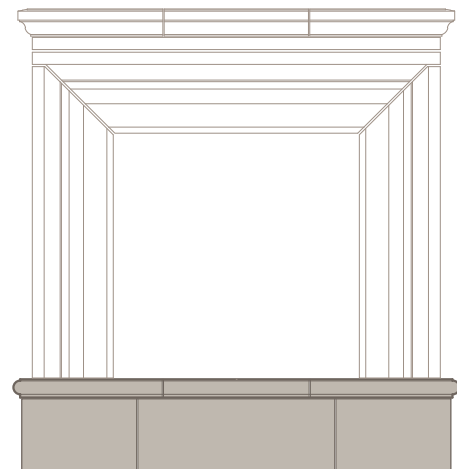

THE CLASSIC II

1 FRONT (SHOWN IN 42" MODEL)
SCALE: 1/2"=1'-0"

2 SIDE
SCALE: 1/2"=1'-0"

3 FRAMING PLAN
SCALE: 1/2"=1'-0"

*ALL JOINTS ARE AT 1/4" UNLESS NOTED OTHERWISE
**THIS MANTEL IS AVAILABLE IN 36", 42", AND 48" NOMINAL SIZES

HEARTH OPTIONS

CHAMFERED EDGE
SQUARE HEARTH

OGEE EDGE
SQUARE HEARTH

RADIUS EDGE
EYEBROW HEARTH*

*SIZES LIMITED FOR EYEBROW HEARTH

BULLNOSE EDGE, SQUARE
HEARTH WITH RAISED PANELS

VISIT OPTIONS PAGE FOR MORE INFORMATION

FILLER PANEL OPTIONS

OGEE EDGE, STRAIGHT
FILLER PANEL

CHAMFER EDGE, STRAIGHT
FILLER PANEL *

*SHOWN WITHOUT BOTTOM PANEL

OGEE EDGE, EYEBROW
FILLER PANEL **

**SIZES LIMITED FOR EYEBROW FILLER PANELS

SQUARE EDGE, EYEBROW
FILLER PANEL **