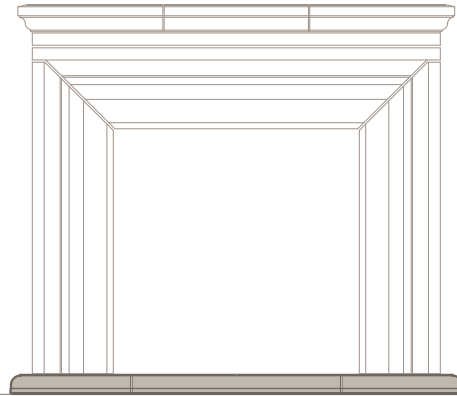

THE CLASSIC II

1 FRONT (SHOWN IN 42" MODEL)
SCALE: 1/2"=1'-0"

2 SIDE
SCALE: 1/2"=1'-0"

3 FRAMING PLAN
SCALE: 1/2"=1'-0"

*ALL JOINTS ARE AT 1/4" UNLESS NOTED OTHERWISE
**THIS MANTEL IS AVAILABLE IN 36", 42", AND 48" NOMINAL SIZES

HEARTH OPTIONS

CHAMFERED EDGE
SQUARE HEARTH

OGEE EDGE
SQUARE HEARTH

RADIUS EDGE
EYEBROW HEARTH*

*SIZES LIMITED FOR EYEBROW HEARTH

BULLNOSE EDGE, SQUARE
HEARTH WITH RAISED PANELS

VISIT OPTIONS PAGE FOR MORE INFORMATION

FILLER PANEL OPTIONS

OGEE EDGE, STRAIGHT
FILLER PANEL

CHAMFER EDGE, STRAIGHT
FILLER PANEL *

*SHOWN WITHOUT BOTTOM PANEL

OGEE EDGE, EYEBROW
FILLER PANEL **

**SIZES LIMITED FOR EYEBROW FILLER PANELS

SQUARE EDGE, EYEBROW
FILLER PANEL **