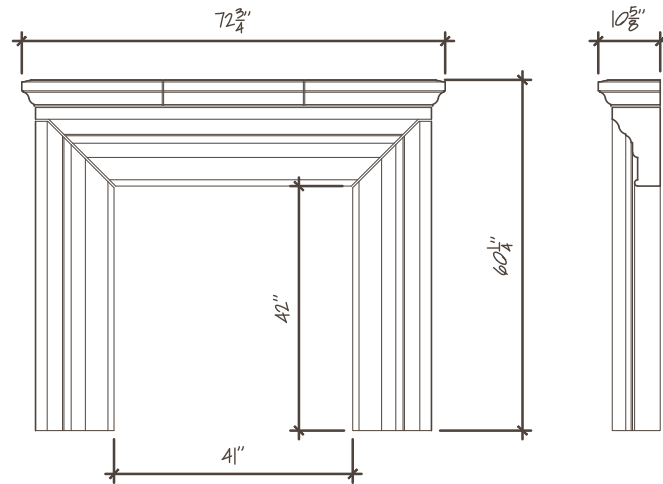

Classic II

Mantel Style: **Transitional**

36" Firebox Model

Overall Width: 66-3/4"

Overall Height: 60-1/4"

Depth of Shelf: 10-5/8"

Opening Width: 35"

Opening Height: 42"

42" Firebox Model

(See Drawing for Dimensions)

48" Firebox Model

Overall Width: 78-3/4"

Overall Height: 60-1/4"

Depth of Shelf: 10-5/8"

Opening Width: 47"

Opening Height: 42"