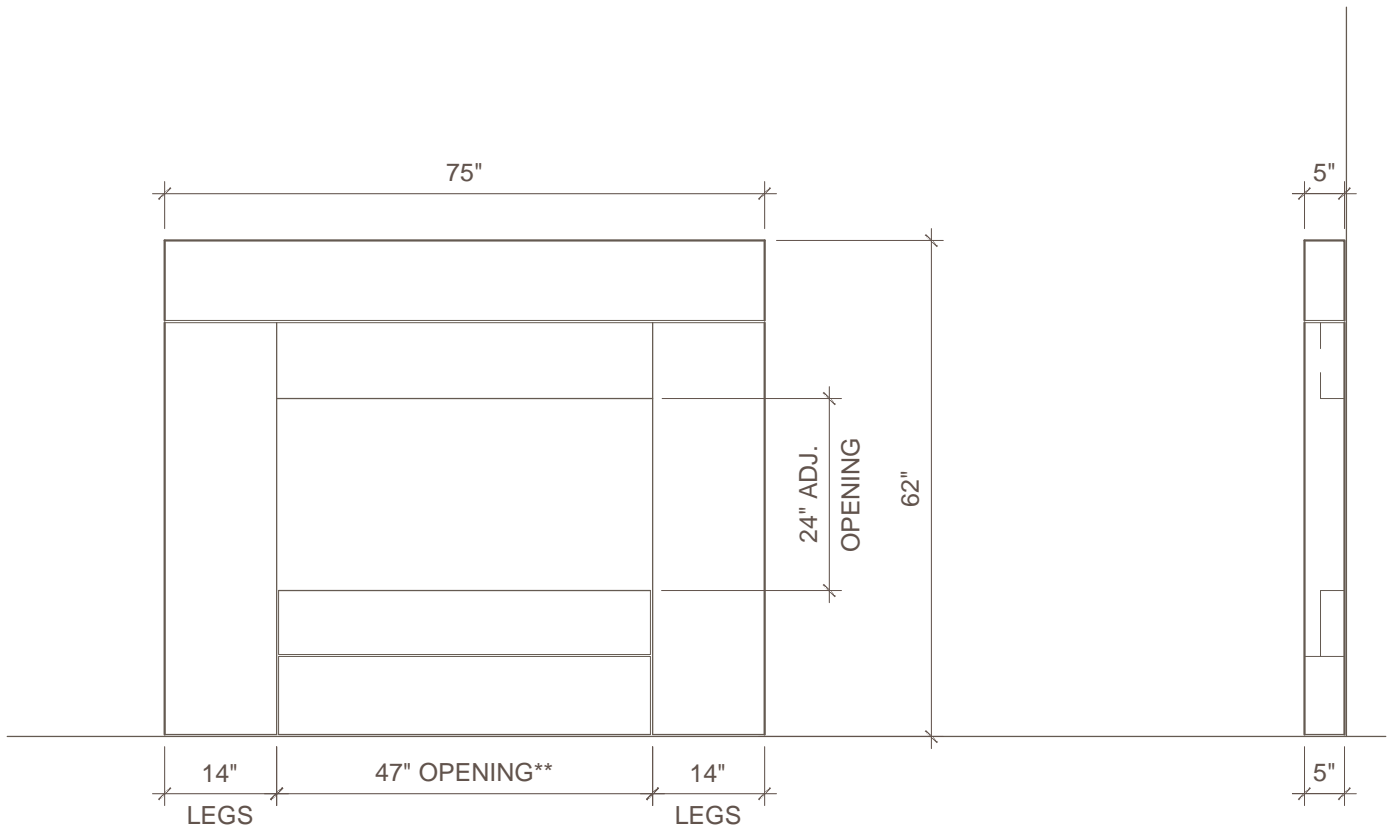

THE CONTEMPO

1 FRONT (SHOWN IN 42" MODEL)
SCALE: 1/2"=1'-0"

2 SIDE
SCALE: 1/2"=1'-0"

3 FRAMING PLAN
SCALE: 1/2"=1'-0"

*ALL JOINTS ARE AT 1/4" UNLESS NOTED OTHERWISE
**THIS MANTEL IS AVAILABLE IN 36", 42", AND 48" NOMINAL SIZES