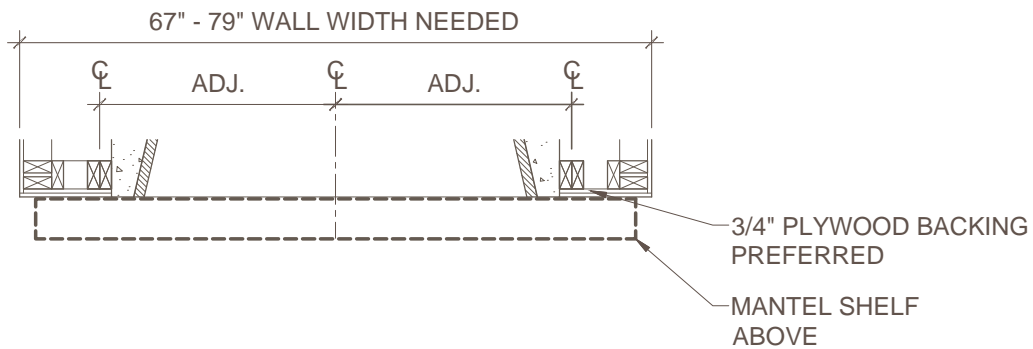

THE CONTEMPO

1 FRONT (SHOWN IN 42" MODEL)
SCALE: 1/2"=1'-0"

2 SIDE
SCALE: 1/2"=1'-0"

3 FRAMING PLAN
SCALE: 1/2"=1'-0"

*ALL JOINTS ARE AT 1/4" UNLESS NOTED OTHERWISE
**THIS MANTEL IS AVAILABLE IN 36", 42", AND 48" NOMINAL SIZES