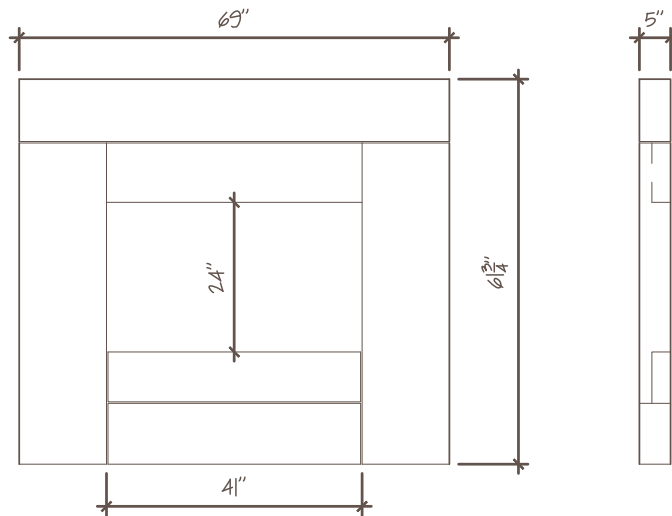

Contempo

Mantel Style: **Modern**

36" Firebox Model

Overall Width: 63"
Overall Height: 61-3/4"
Depth of Shelf: 5"
Opening Width: 35"
Opening Height: 24"

42" Firebox Model

(See Drawing for Dimensions)

48" Firebox Model

Overall Width: 75"
Overall Height: 61-3/4"
Depth of Shelf: 5"
Opening Width: 47"
Opening Height: 24"

*Shown with available
panel wall*

4520 S. MacArthur Blvd. OKC, OK 73179

Ph: 405.680.5600 Fax: 405.680.9314