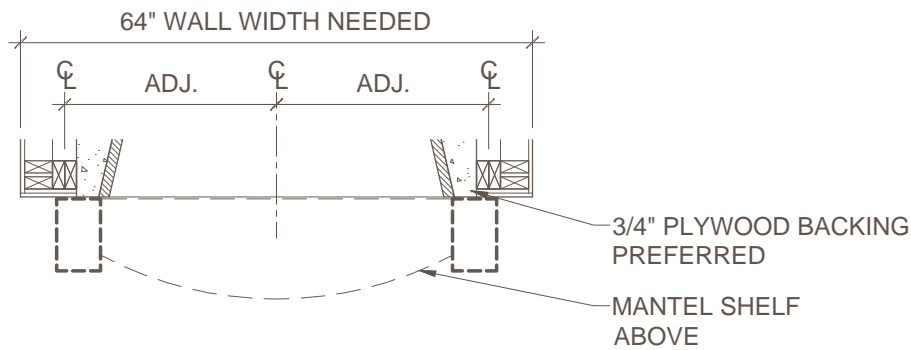

THE COSMOPOLITAN

1 FRONT
SCALE: 1/2"=1'-0"

2 SIDE
SCALE: 1/2"=1'-0"

3 FRAMING PLAN
SCALE: 1/2"=1'-0"

*ALL JOINTS ARE AT 1/4" UNLESS NOTED OTHERWISE

HEARTH OPTIONS

CHAMFERED EDGE
SQUARE HEARTH

OGEE EDGE
SQUARE HEARTH

RADIUS EDGE
EYEBROW HEARTH*

*SIZES LIMITED FOR EYEBROW HEARTH

BULLNOSE EDGE, SQUARE
HEARTH WITH RAISED PANELS

VISIT OPTIONS PAGE FOR MORE INFORMATION

FILLER PANEL OPTIONS

OGEE EDGE, STRAIGHT
FILLER PANEL

CHAMFER EDGE, STRAIGHT
FILLER PANEL *

*SHOWN WITHOUT BOTTOM PANEL

OGEE EDGE, EYEBROW
FILLER PANEL **

**SIZES LIMITED FOR EYEBROW FILLER PANELS

SQUARE EDGE, EYEBROW
FILLER PANEL **

VISIT OPTIONS PAGE FOR MORE INFORMATION

4520 S. MacArthur Blvd. OKC, OK 73179