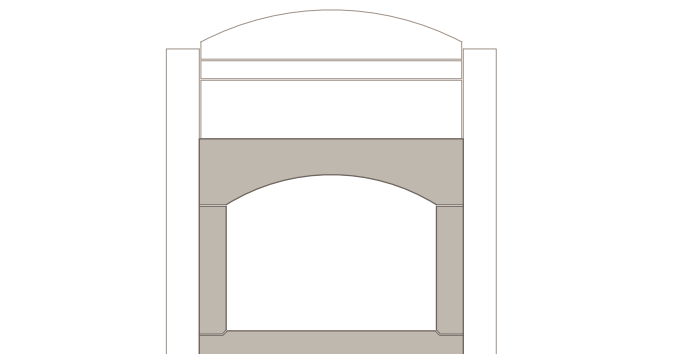

THE COSMOPOLITAN

1 FRONT
SCALE: 1/2"=1'-0"

2 SIDE
SCALE: 1/2"=1'-0"

3 FRAMING PLAN
SCALE: 1/2"=1'-0"

*ALL JOINTS ARE AT 1/4" UNLESS NOTED OTHERWISE

HEARTH OPTIONS

CHAMFERED EDGE
SQUARE HEARTH

OGEE EDGE
SQUARE HEARTH

RADIUS EDGE
EYEBROW HEARTH*

*SIZES LIMITED FOR EYEBROW HEARTH

BULLNOSE EDGE, SQUARE
HEARTH WITH RAISED PANELS

VISIT OPTIONS PAGE FOR MORE INFORMATION

FILLER PANEL OPTIONS

OGEE EDGE, STRAIGHT
FILLER PANEL

CHAMFER EDGE, STRAIGHT
FILLER PANEL *

*SHOWN WITHOUT BOTTOM PANEL

OGEE EDGE, EYEBROW
FILLER PANEL **

**SIZES LIMITED FOR EYEBROW FILLER PANELS

SQUARE EDGE, EYEBROW
FILLER PANEL **

VISIT OPTIONS PAGE FOR MORE INFORMATION

4520 S. MacArthur Blvd. OKC, OK 73179