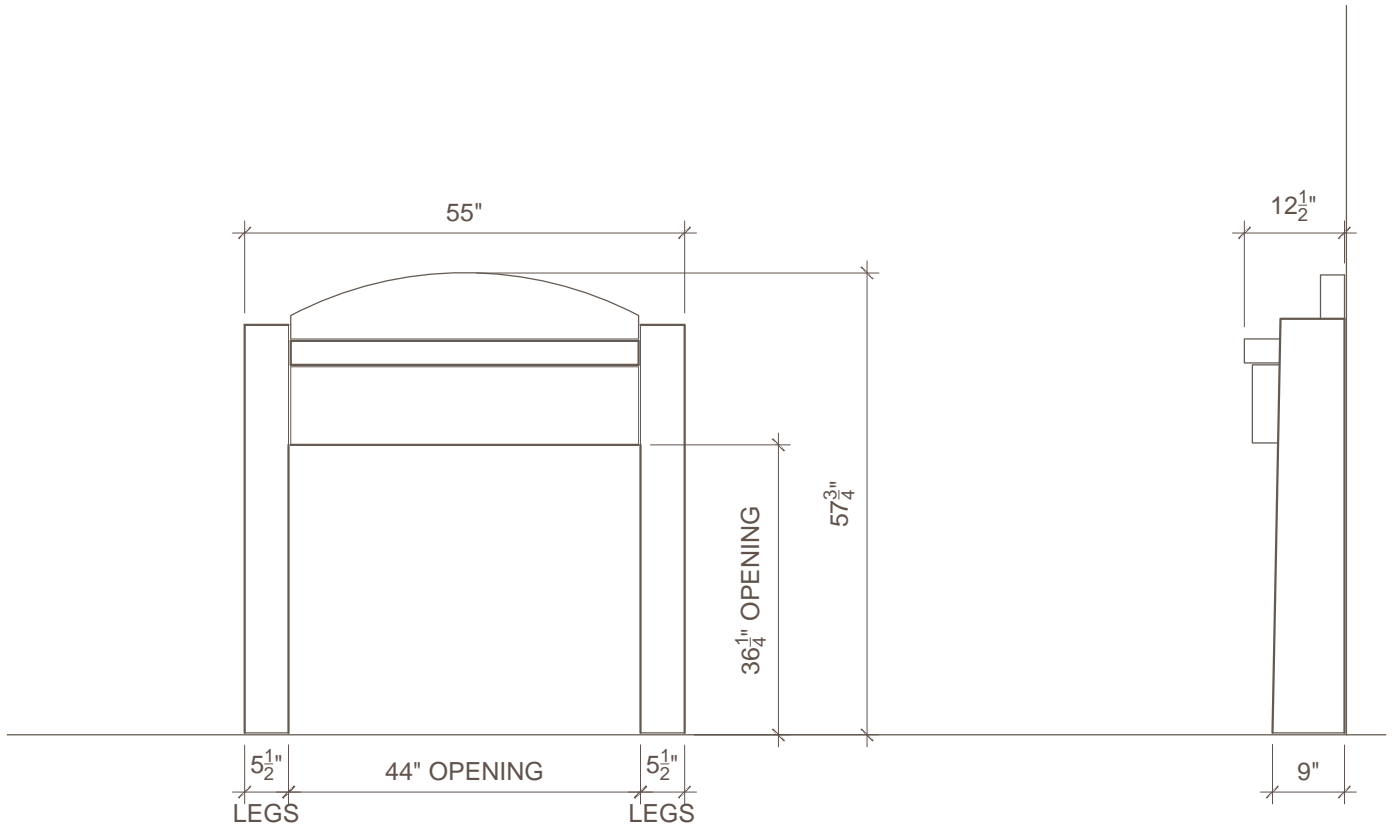

THE COSMOPOLITAN

1 FRONT
SCALE: 1/2"=1'-0"

2 SIDE
SCALE: 1/2"=1'-0"

3 FRAMING PLAN
SCALE: 1/2"=1'-0"

*ALL JOINTS ARE AT 1/4" UNLESS NOTED OTHERWISE

HEARTH OPTIONS

CHAMFERED EDGE
SQUARE HEARTH

OGEE EDGE
SQUARE HEARTH

RADIUS EDGE
EYEBROW HEARTH*

*SIZES LIMITED FOR EYEBROW HEARTH

BULLNOSE EDGE, SQUARE
HEARTH WITH RAISED PANELS

VISIT OPTIONS PAGE FOR MORE INFORMATION

FILLER PANEL OPTIONS

OGEE EDGE, STRAIGHT
FILLER PANEL

CHAMFER EDGE, STRAIGHT
FILLER PANEL *

*SHOWN WITHOUT BOTTOM PANEL

OGEE EDGE, EYEBROW
FILLER PANEL **

**SIZES LIMITED FOR EYEBROW FILLER PANELS

SQUARE EDGE, EYEBROW
FILLER PANEL **

VISIT OPTIONS PAGE FOR MORE INFORMATION

4520 S. MacArthur Blvd. OKC, OK 73179