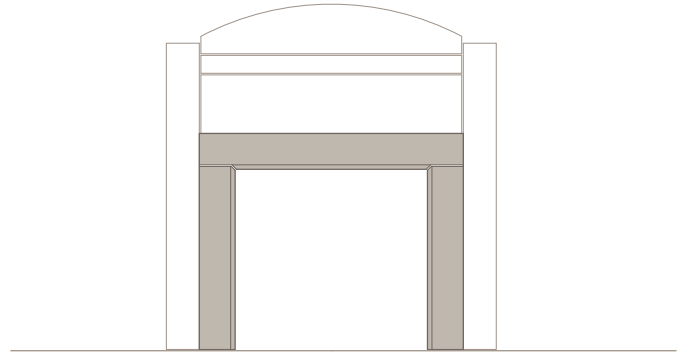

THE COSMOPOLITAN

1 FRONT
SCALE: 1/2"=1'-0"

2 SIDE
SCALE: 1/2"=1'-0"

3 FRAMING PLAN
SCALE: 1/2"=1'-0"

*ALL JOINTS ARE AT 1/4" UNLESS NOTED OTHERWISE

HEARTH OPTIONS

CHAMFERED EDGE
SQUARE HEARTH

OGEE EDGE
SQUARE HEARTH

RADIUS EDGE
EYEBROW HEARTH*

*SIZES LIMITED FOR EYEBROW HEARTH

BULLNOSE EDGE, SQUARE
HEARTH WITH RAISED PANELS

VISIT OPTIONS PAGE FOR MORE INFORMATION

FILLER PANEL OPTIONS

OGEE EDGE, STRAIGHT
FILLER PANEL

CHAMFER EDGE, STRAIGHT
FILLER PANEL *

*SHOWN WITHOUT BOTTOM PANEL

OGEE EDGE, EYEBROW
FILLER PANEL **

**SIZES LIMITED FOR EYEBROW FILLER PANELS

SQUARE EDGE, EYEBROW
FILLER PANEL **

VISIT OPTIONS PAGE FOR MORE INFORMATION

4520 S. MacArthur Blvd. OKC, OK 73179