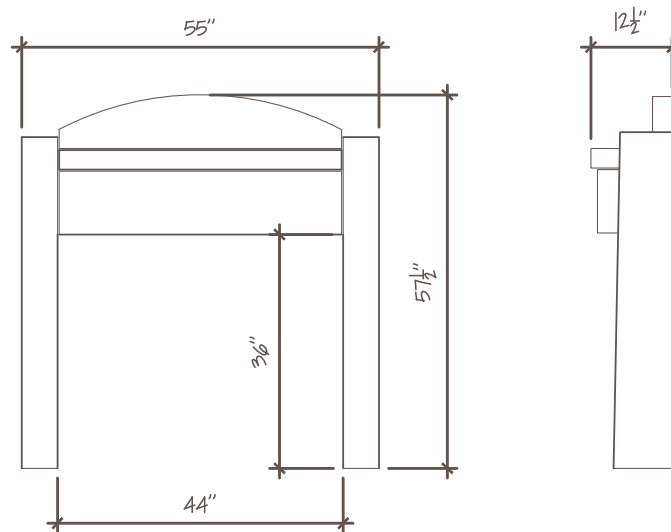

Cosmopolitan

Mantel Style: **Modern**

Fixed Size

Overall Width: 55"

Overall Height: 57-1/2"

Depth of Shelf: 12-1/2"

Opening Width: 44"

Opening Height: 36"