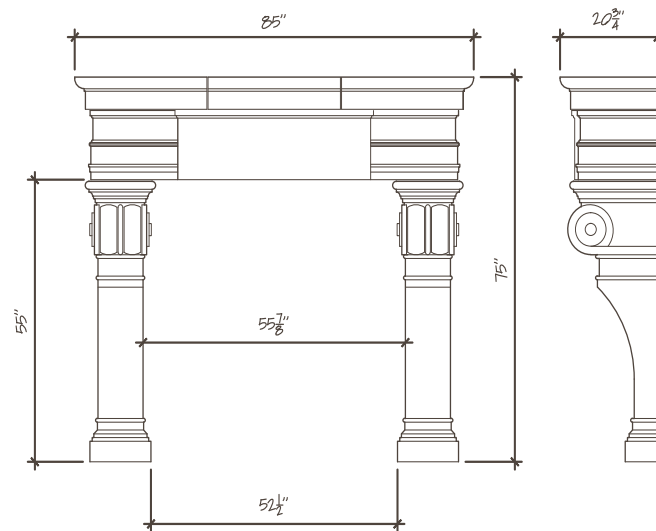

Florentine

Mantel Style: **Italian**

Fixed Size

Overall Width: 85"

Overall Height: 75"

Depth of Shelf: 20-3/4"

Opening Width: 55-7/8"

Opening Height: 55"