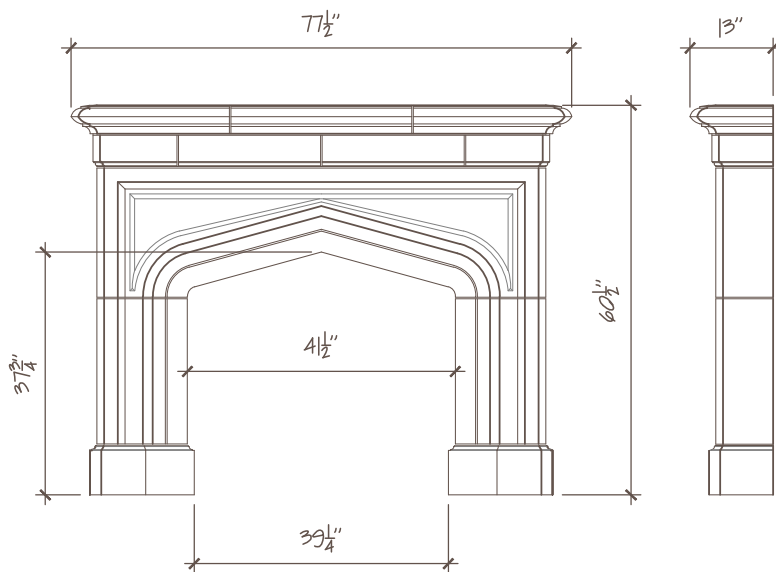

## Fixed Size

Overall Width: 77-1/2"

Overall Height: 60-1/2"

Depth of Shelf: 13"

Opening Width: 39-1/4"

Opening Height: 37-3/4"

*New mantel available  
with optional plinth block*

4520 S. MacArthur Blvd. OKC, OK 73179