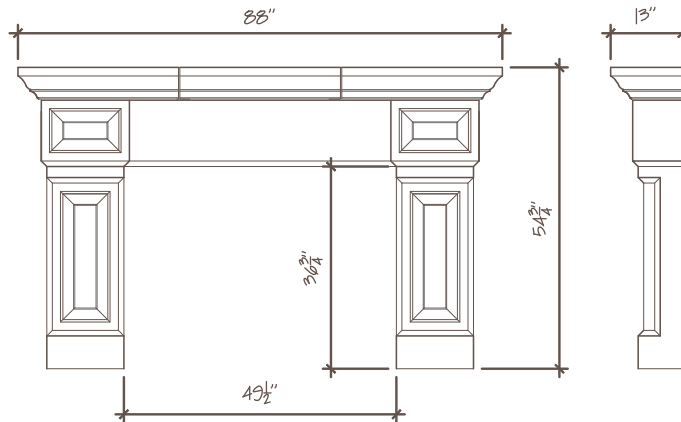

## Fixed Size

Overall Width: 88"

Overall Height: 54-3/4"

Depth of Shelf: 13"

Opening Width: 49-1/2"

Opening Height: 36-3/4"

4520 S. MacArthur Blvd. OKC, OK 73179

Ph: 405.680.5600 Fax: 405.680.9314