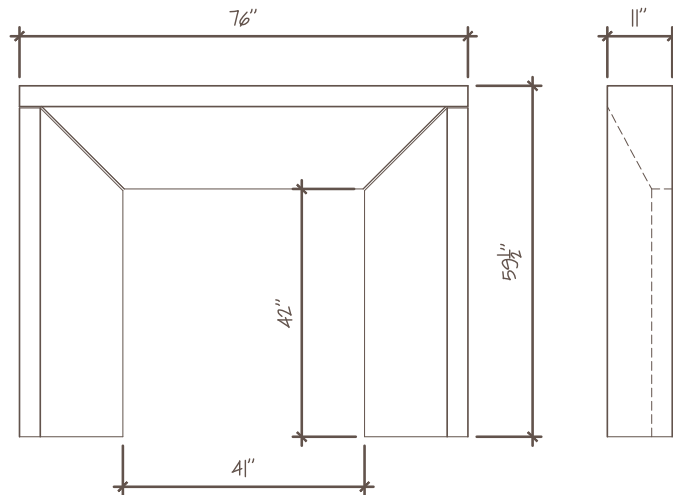

## 42" Firebox Model

(See Drawing for Dimensions)

## 48" Firebox Model

Overall Width: 82"

Overall Height: 59-1/2"

Depth of Shelf: 11"

Opening Width: 47"

Opening Height: 42"

4520 S. MacArthur Blvd. OKC, OK 73179

Ph: 405.680.5600 Fax: 405.680.9314