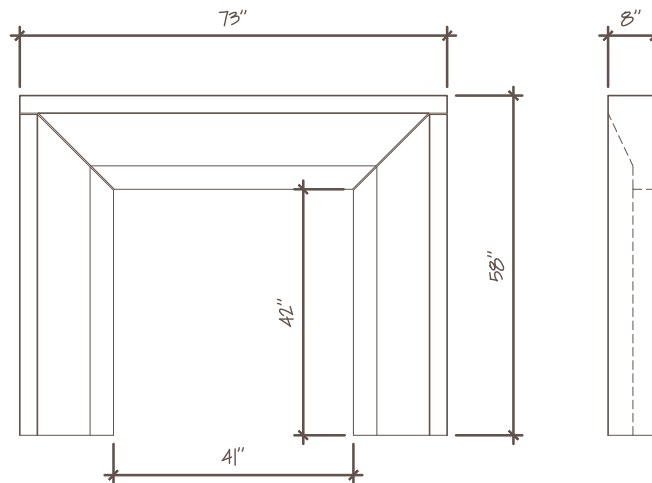

Newport

Mantel Style: **Modern**

36" Firebox Model

Overall Width: 67"

Overall Height: 58"

Depth of Shelf: 8"

Opening Width: 35"

Opening Height: 42"

42" Firebox Model

(See Drawing for Dimensions)

48" Firebox Model

Overall Width: 79"

Overall Height: 58"

Depth of Shelf: 8"

Opening Width: 47"

Opening Height: 42"