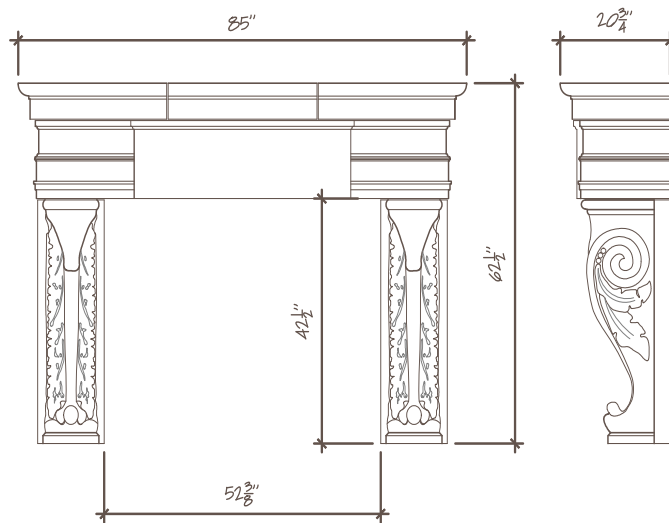

## Fixed Size

Overall Width: 85"

Overall Height: 62-1/2"

Depth of Shelf: 20-3/4"

Opening Width: 52-3/8"

Opening Height: 42-1/2"

4520 S. MacArthur Blvd. OKC, OK 73179

Ph: 405.680.5600 Fax: 405.680.9314