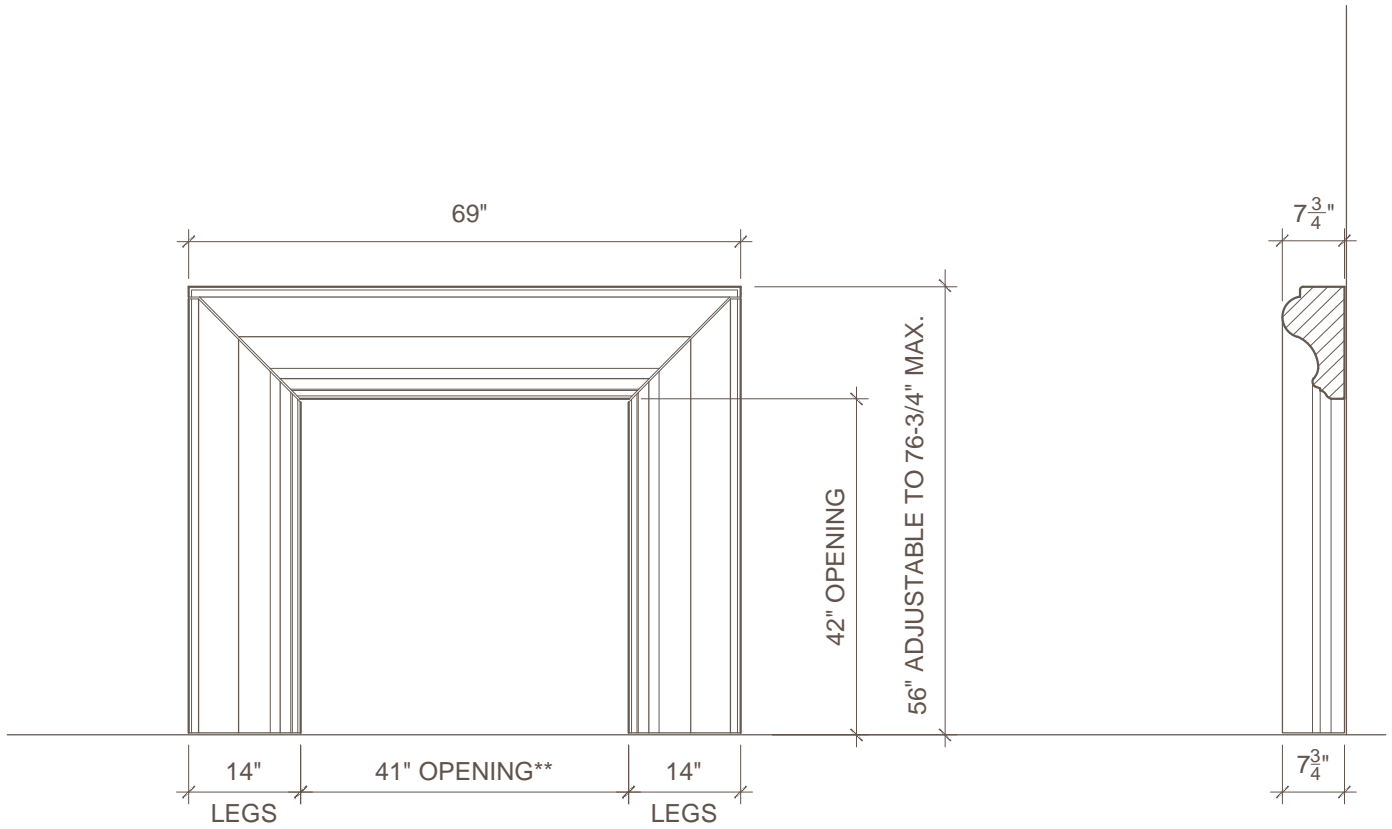

THE NOVA

1 FRONT (SHOWN IN 42" MODEL)
SCALE: 1/2"=1'-0"

2 SECTION
SCALE: 1/2"=1'-0"

3 FRAMING PLAN
SCALE: 1/2"=1'-0"

*ALL JOINTS ARE AT 1/4" UNLESS NOTED OTHERWISE
**THIS MANTEL IS AVAILABLE IN 36", 42", AND 48" NOMINAL SIZES

HEARTH OPTIONS

CHAMFERED EDGE
SQUARE HEARTH

OGEE EDGE
SQUARE HEARTH

RADIUS EDGE
EYEBROW HEARTH*

*SIZES LIMITED FOR EYEBROW HEARTH

BULLNOSE EDGE, SQUARE
HEARTH WITH RAISED PANELS

VISIT OPTIONS PAGE FOR MORE INFORMATION

FILLER PANEL OPTIONS

OGEE EDGE, STRAIGHT
FILLER PANEL

CHAMFER EDGE, STRAIGHT
FILLER PANEL *

*SHOWN WITHOUT BOTTOM PANEL

OGEE EDGE, EYEBROW
FILLER PANEL **

**SIZES LIMITED FOR EYEBROW FILLER PANELS

SQUARE EDGE, EYEBROW
FILLER PANEL **