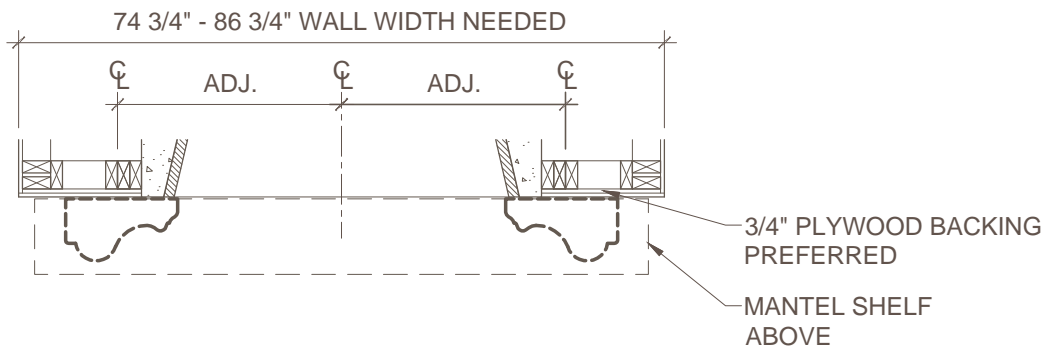

THE NOVA

1 FRONT (SHOWN IN 42" MODEL)
SCALE: 1/2"=1'-0"

2 SECTION
SCALE: 1/2"=1'-0"

3 FRAMING PLAN
SCALE: 1/2"=1'-0"

*ALL JOINTS ARE AT 1/4" UNLESS NOTED OTHERWISE
**THIS MANTEL IS AVAILABLE IN 36", 42", AND 48" NOMINAL SIZES

HEARTH OPTIONS

CHAMFERED EDGE
SQUARE HEARTH

OGEE EDGE
SQUARE HEARTH

RADIUS EDGE
EYEBROW HEARTH*

*SIZES LIMITED FOR EYEBROW HEARTH

BULLNOSE EDGE, SQUARE
HEARTH WITH RAISED PANELS

VISIT OPTIONS PAGE FOR MORE INFORMATION

FILLER PANEL OPTIONS

OGEE EDGE, STRAIGHT
FILLER PANEL

CHAMFER EDGE, STRAIGHT
FILLER PANEL *

*SHOWN WITHOUT BOTTOM PANEL

OGEE EDGE, EYEBROW
FILLER PANEL **

**SIZES LIMITED FOR EYEBROW FILLER PANELS

SQUARE EDGE, EYEBROW
FILLER PANEL **