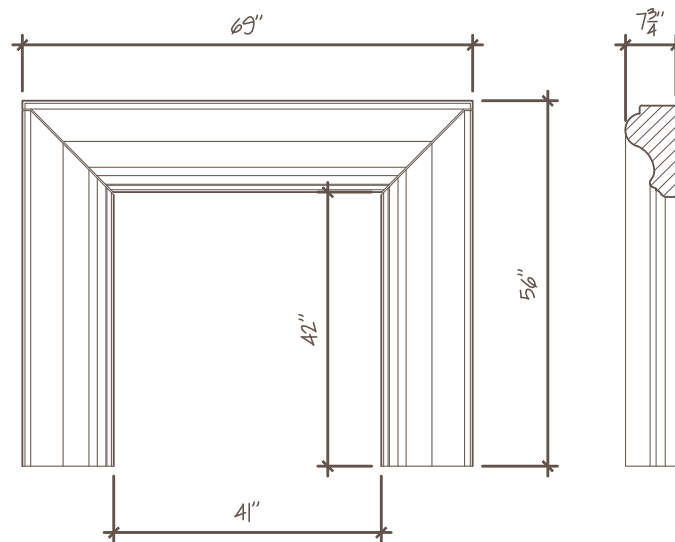

Nova

Mantel Style: **Italian**

36" Firebox Model

Overall Width: 63"

Overall Height: 56"

Depth of Shelf: 7-3/4"

Opening Width: 35"

Opening Height: 42"

42" Firebox Model

(See Drawing for Dimensions)

48" Firebox Model

Overall Width: 75"

Overall Height: 56"

Depth of Shelf: 7-3/4"

Opening Width: 47"

Opening Height: 42"