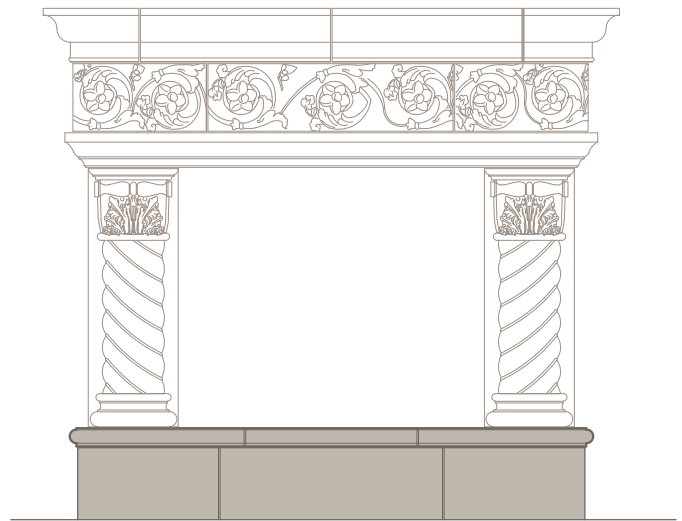

THE PALAZZO

1 FRONT
SCALE: 1/2"=1'-0"

2 SIDE
SCALE: 1/2"=1'-0"

3 FRAMING PLAN
SCALE: 1/2"=1'-0"

*ALL JOINTS ARE AT 1/4" UNLESS NOTED OTHERWISE

HEARTH OPTIONS

CHAMFERED EDGE
SQUARE HEARTH

OGEE EDGE
SQUARE HEARTH

RADIUS EDGE
EYEBROW HEARTH*

BULLNOSE EDGE, SQUARE
HEARTH WITH RAISED PANELS

*SIZES LIMITED FOR EYEBROW HEARTH

VISIT OPTIONS PAGE FOR MORE INFORMATION

FILLER PANEL OPTIONS

OGEE EDGE, STRAIGHT
FILLER PANEL

CHAMFER EDGE, STRAIGHT
FILLER PANEL *

*SHOWN WITHOUT BOTTOM PANEL

OGEE EDGE, EYEBROW
FILLER PANEL **

**SIZES LIMITED FOR EYEBROW FILLER PANELS

SQUARE EDGE, EYEBROW
FILLER PANEL **

VISIT OPTIONS PAGE FOR MORE INFORMATION

4520 S. MacArthur Blvd. OKC, OK 73179