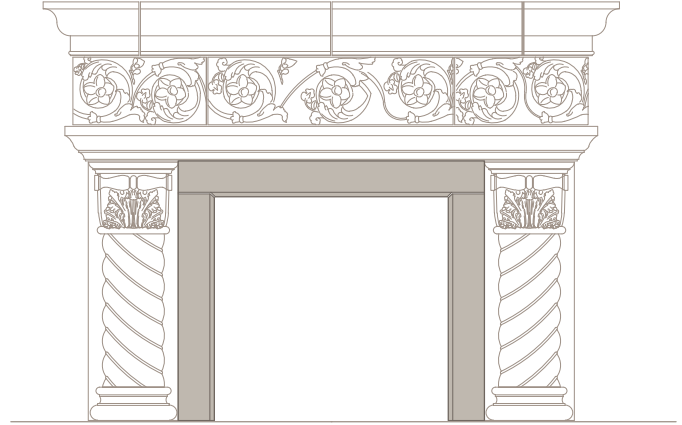

THE PALAZZO

1 FRONT
SCALE: 1/2"=1'-0"

2 SIDE
SCALE: 1/2"=1'-0"

3 FRAMING PLAN
SCALE: 1/2"=1'-0"

*ALL JOINTS ARE AT 1/4" UNLESS NOTED OTHERWISE

HEARTH OPTIONS

CHAMFERED EDGE
SQUARE HEARTH

OGEE EDGE
SQUARE HEARTH

RADIUS EDGE
EYEBROW HEARTH*

BULLNOSE EDGE, SQUARE
HEARTH WITH RAISED PANELS

*SIZES LIMITED FOR EYEBROW HEARTH

VISIT OPTIONS PAGE FOR MORE INFORMATION

FILLER PANEL OPTIONS

OGEE EDGE, STRAIGHT
FILLER PANEL

CHAMFER EDGE, STRAIGHT
FILLER PANEL *

*SHOWN WITHOUT BOTTOM PANEL

OGEE EDGE, EYEBROW
FILLER PANEL **

**SIZES LIMITED FOR EYEBROW FILLER PANELS

SQUARE EDGE, EYEBROW
FILLER PANEL **

VISIT OPTIONS PAGE FOR MORE INFORMATION

4520 S. MacArthur Blvd. OKC, OK 73179