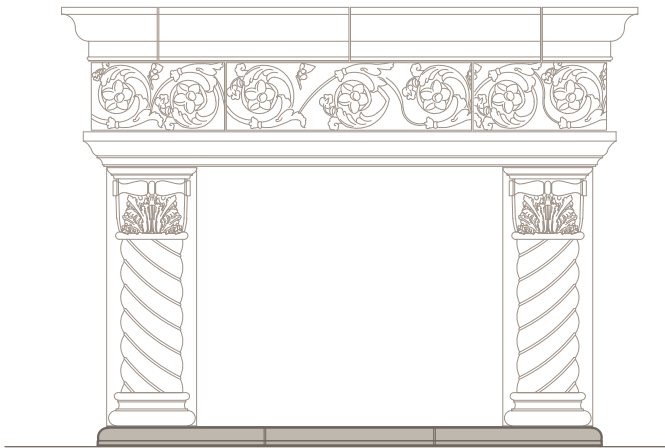

THE PALAZZO

1 FRONT
SCALE: 1/2"=1'-0"

2 SIDE
SCALE: 1/2"=1'-0"

3 FRAMING PLAN
SCALE: 1/2"=1'-0"

*ALL JOINTS ARE AT 1/4" UNLESS NOTED OTHERWISE

HEARTH OPTIONS

CHAMFERED EDGE
SQUARE HEARTH

OGEE EDGE
SQUARE HEARTH

RADIUS EDGE
EYEBROW HEARTH*

BULLNOSE EDGE, SQUARE
HEARTH WITH RAISED PANELS

*SIZES LIMITED FOR EYEBROW HEARTH

VISIT OPTIONS PAGE FOR MORE INFORMATION

FILLER PANEL OPTIONS

OGEE EDGE, STRAIGHT
FILLER PANEL

CHAMFER EDGE, STRAIGHT
FILLER PANEL *

*SHOWN WITHOUT BOTTOM PANEL

OGEE EDGE, EYEBROW
FILLER PANEL **

**SIZES LIMITED FOR EYEBROW FILLER PANELS

SQUARE EDGE, EYEBROW
FILLER PANEL **

VISIT OPTIONS PAGE FOR MORE INFORMATION

4520 S. MacArthur Blvd. OKC, OK 73179