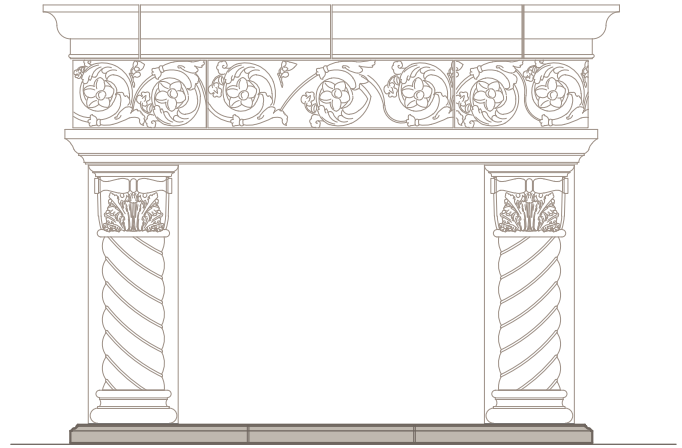

THE PALAZZO

1 FRONT
SCALE: 1/2"=1'-0"

2 SIDE
SCALE: 1/2"=1'-0"

3 FRAMING PLAN
SCALE: 1/2"=1'-0"

*ALL JOINTS ARE AT 1/4" UNLESS NOTED OTHERWISE

HEARTH OPTIONS

CHAMFERED EDGE
SQUARE HEARTH

OGEE EDGE
SQUARE HEARTH

RADIUS EDGE
EYEBROW HEARTH*

BULLNOSE EDGE, SQUARE
HEARTH WITH RAISED PANELS

*SIZES LIMITED FOR EYEBROW HEARTH

VISIT OPTIONS PAGE FOR MORE INFORMATION

FILLER PANEL OPTIONS

OGEE EDGE, STRAIGHT
FILLER PANEL

CHAMFER EDGE, STRAIGHT
FILLER PANEL *

*SHOWN WITHOUT BOTTOM PANEL

OGEE EDGE, EYEBROW
FILLER PANEL **

**SIZES LIMITED FOR EYEBROW FILLER PANELS

SQUARE EDGE, EYEBROW
FILLER PANEL **

VISIT OPTIONS PAGE FOR MORE INFORMATION

4520 S. MacArthur Blvd. OKC, OK 73179