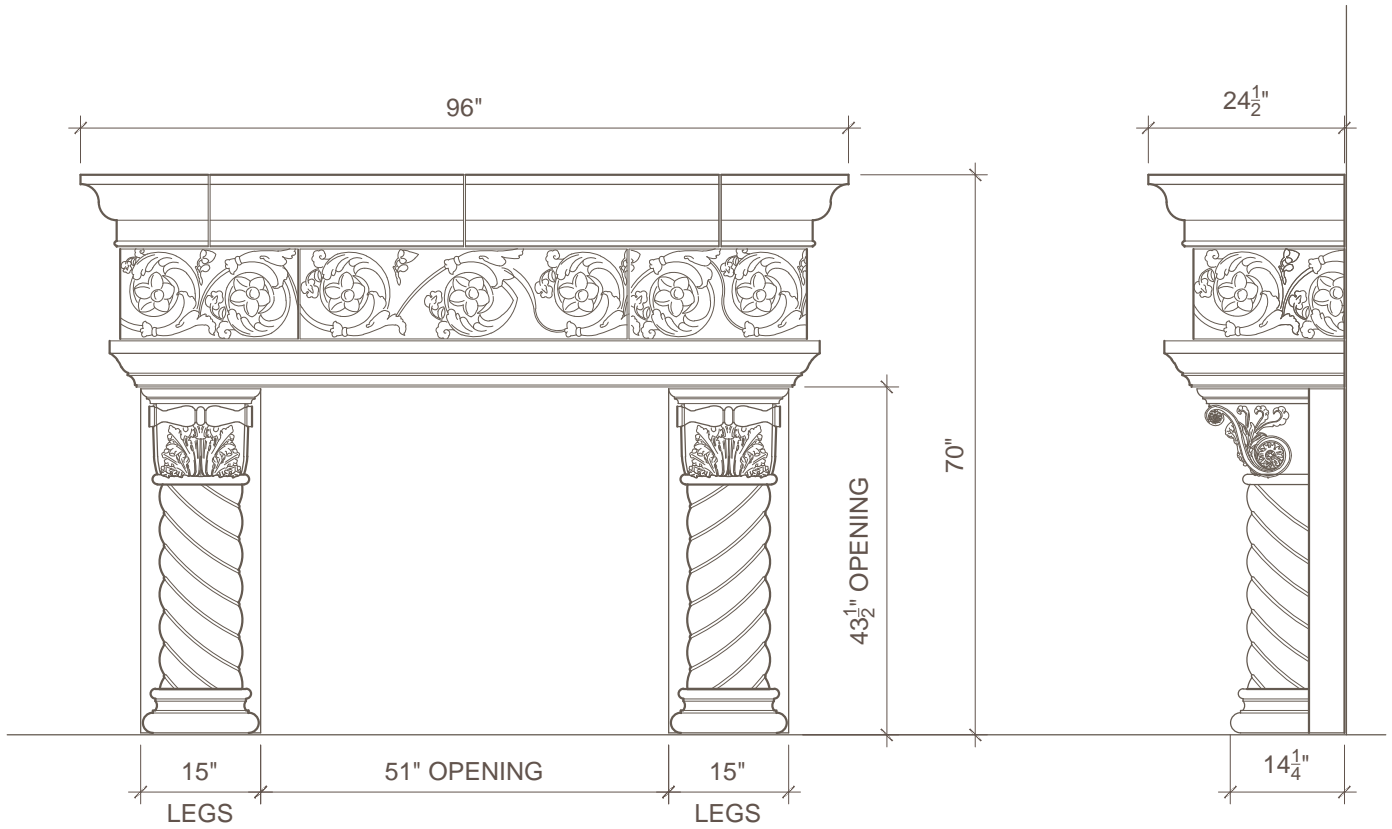

THE PALAZZO

1 FRONT
SCALE: 1/2"=1'-0"

2 SIDE
SCALE: 1/2"=1'-0"

3 FRAMING PLAN
SCALE: 1/2"=1'-0"

*ALL JOINTS ARE AT 1/4" UNLESS NOTED OTHERWISE

HEARTH OPTIONS

CHAMFERED EDGE
SQUARE HEARTH

OGEE EDGE
SQUARE HEARTH

RADIUS EDGE
EYEBROW HEARTH*

BULLNOSE EDGE, SQUARE
HEARTH WITH RAISED PANELS

*SIZES LIMITED FOR EYEBROW HEARTH

VISIT OPTIONS PAGE FOR MORE INFORMATION

FILLER PANEL OPTIONS

OGEE EDGE, STRAIGHT
FILLER PANEL

CHAMFER EDGE, STRAIGHT
FILLER PANEL *

*SHOWN WITHOUT BOTTOM PANEL

OGEE EDGE, EYEBROW
FILLER PANEL **

**SIZES LIMITED FOR EYEBROW FILLER PANELS

SQUARE EDGE, EYEBROW
FILLER PANEL **

VISIT OPTIONS PAGE FOR MORE INFORMATION

4520 S. MacArthur Blvd. OKC, OK 73179