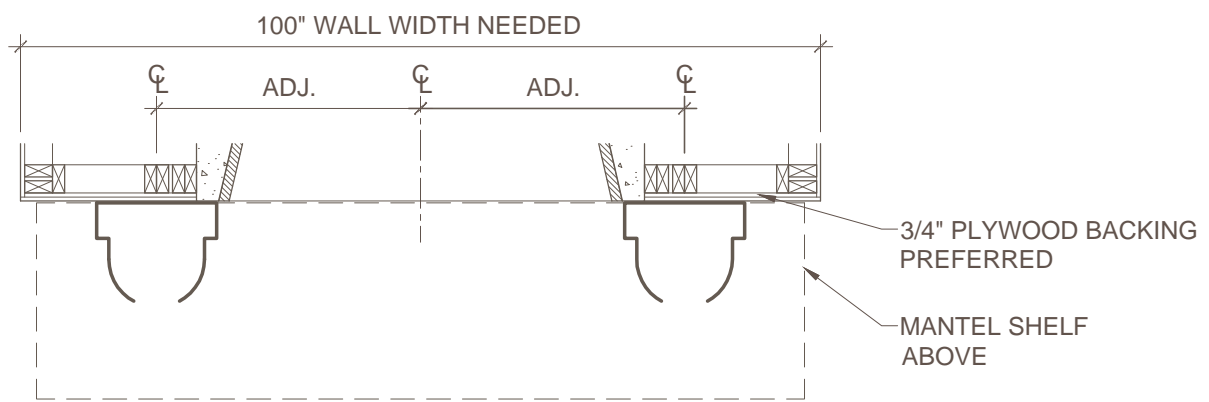

THE PALAZZO

1 FRONT
SCALE: 1/2"=1'-0"

2 SIDE
SCALE: 1/2"=1'-0"

3 FRAMING PLAN
SCALE: 1/2"=1'-0"

*ALL JOINTS ARE AT 1/4" UNLESS NOTED OTHERWISE

HEARTH OPTIONS

CHAMFERED EDGE
SQUARE HEARTH

OGEE EDGE
SQUARE HEARTH

RADIUS EDGE
EYEBROW HEARTH*

BULLNOSE EDGE, SQUARE
HEARTH WITH RAISED PANELS

*SIZES LIMITED FOR EYEBROW HEARTH

VISIT OPTIONS PAGE FOR MORE INFORMATION

FILLER PANEL OPTIONS

OGEE EDGE, STRAIGHT
FILLER PANEL

CHAMFER EDGE, STRAIGHT
FILLER PANEL *

*SHOWN WITHOUT BOTTOM PANEL

OGEE EDGE, EYEBROW
FILLER PANEL **

**SIZES LIMITED FOR EYEBROW FILLER PANELS

SQUARE EDGE, EYEBROW
FILLER PANEL **

VISIT OPTIONS PAGE FOR MORE INFORMATION

4520 S. MacArthur Blvd. OKC, OK 73179