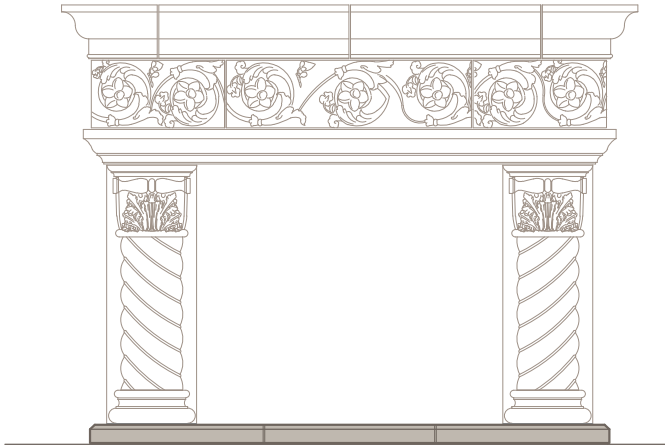

THE PALAZZO

1 FRONT
SCALE: 1/2"=1'-0"

2 SIDE
SCALE: 1/2"=1'-0"

3 FRAMING PLAN
SCALE: 1/2"=1'-0"

*ALL JOINTS ARE AT 1/4" UNLESS NOTED OTHERWISE

HEARTH OPTIONS

CHAMFERED EDGE
SQUARE HEARTH

OGEE EDGE
SQUARE HEARTH

RADIUS EDGE
EYEBROW HEARTH*

BULLNOSE EDGE, SQUARE
HEARTH WITH RAISED PANELS

*SIZES LIMITED FOR EYEBROW HEARTH

VISIT OPTIONS PAGE FOR MORE INFORMATION

FILLER PANEL OPTIONS

OGEE EDGE, STRAIGHT
FILLER PANEL

CHAMFER EDGE, STRAIGHT
FILLER PANEL *

*SHOWN WITHOUT BOTTOM PANEL

OGEE EDGE, EYEBROW
FILLER PANEL **

**SIZES LIMITED FOR EYEBROW FILLER PANELS

SQUARE EDGE, EYEBROW
FILLER PANEL **

VISIT OPTIONS PAGE FOR MORE INFORMATION

4520 S. MacArthur Blvd. OKC, OK 73179