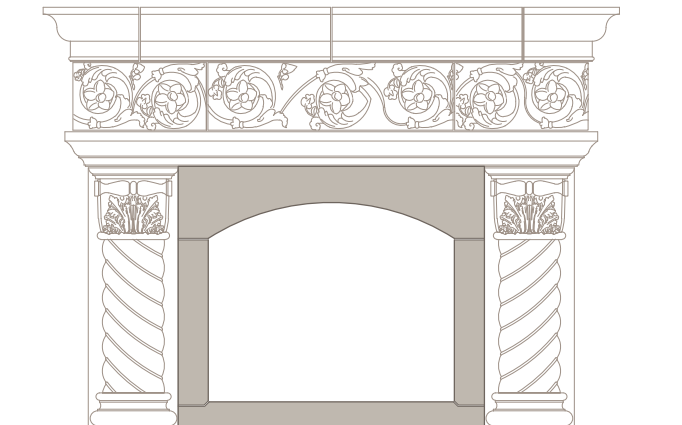

THE PALAZZO

1 FRONT
SCALE: 1/2"=1'-0"

2 SIDE
SCALE: 1/2"=1'-0"

3 FRAMING PLAN
SCALE: 1/2"=1'-0"

*ALL JOINTS ARE AT 1/4" UNLESS NOTED OTHERWISE

HEARTH OPTIONS

CHAMFERED EDGE
SQUARE HEARTH

OGEE EDGE
SQUARE HEARTH

RADIUS EDGE
EYEBROW HEARTH*

BULLNOSE EDGE, SQUARE
HEARTH WITH RAISED PANELS

*SIZES LIMITED FOR EYEBROW HEARTH

VISIT OPTIONS PAGE FOR MORE INFORMATION

FILLER PANEL OPTIONS

OGEE EDGE, STRAIGHT
FILLER PANEL

CHAMFER EDGE, STRAIGHT
FILLER PANEL *

*SHOWN WITHOUT BOTTOM PANEL

OGEE EDGE, EYEBROW
FILLER PANEL **

**SIZES LIMITED FOR EYEBROW FILLER PANELS

SQUARE EDGE, EYEBROW
FILLER PANEL **

VISIT OPTIONS PAGE FOR MORE INFORMATION

4520 S. MacArthur Blvd. OKC, OK 73179