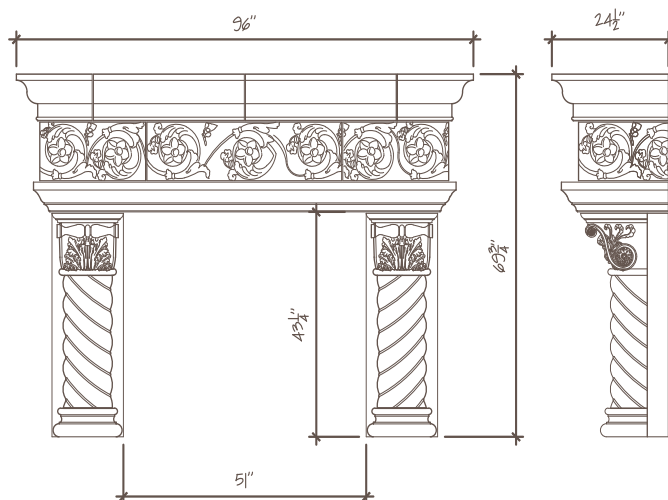

Palazzo

Mantel Style: **Italian**

Fixed Size

Overall Width: 96"

Overall Height: 69-3/4"

Depth of Shelf: 24-1/2"

Opening Width: 51"

Opening Height: 43-1/4"

*Shown with optional
Column Leg*

4520 S. MacArthur Blvd. OKC, OK 73179

Ph: 405.680.5600 Fax: 405.680.9314

Web: www.devincicaststone.com