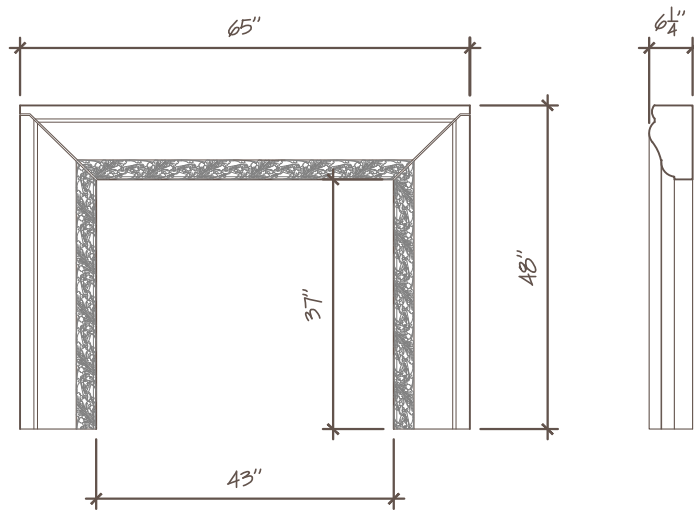

Rococo

Mantel Style: **Italian**

36" Firebox Model

Overall Width: 57-3/4"

Overall Height: 48"

Depth of Shelf: 6-1/4"

Opening Width: 35-3/4"

Opening Height: 37"

42" Firebox Model

(See Drawing for Dimensions)

48" Firebox Model

Overall Width: 72-3/4"

Overall Height: 48"

Depth of Shelf: 6-1/4"

Opening Width: 50-3/4"

Opening Height: 37"