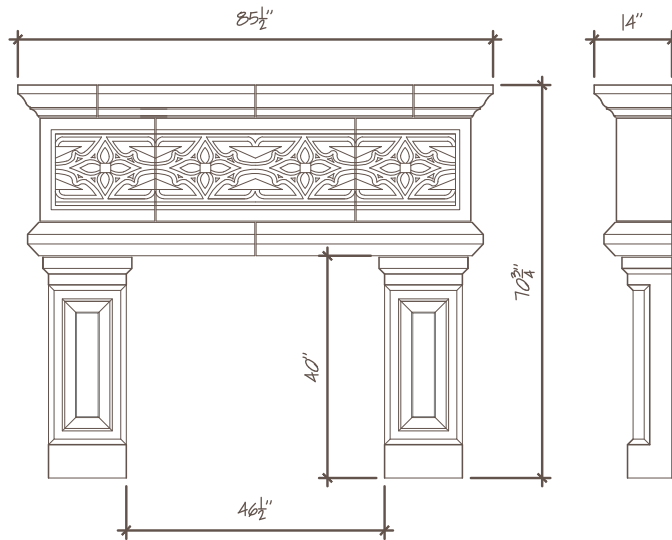

Savoy

Mantel Style: **Gothic**

Fixed Size

Overall Width: 85-1/2"

Overall Height: 70-3/4"

Depth of Shelf: 14"

Opening Width: 46-1/2"

Opening Height: 40"