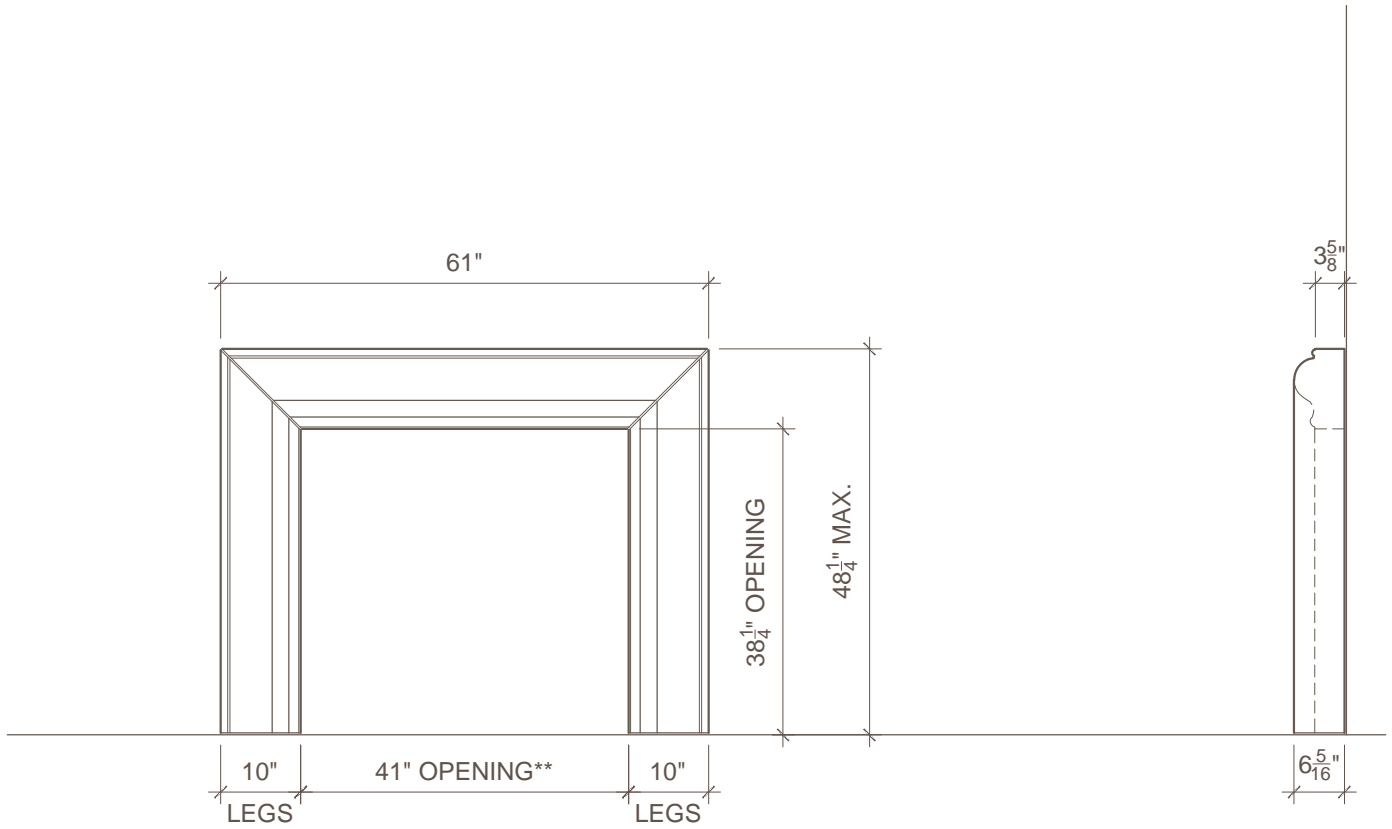

THE SOHO

1 FRONT (SHOWN IN 42" MODEL)
SCALE: 1/2"=1'-0"

2 SIDE
SCALE: 1/2"=1'-0"

3 FRAMING PLAN
SCALE: 1/2"=1'-0"

*ALL JOINTS ARE AT 1/4" UNLESS NOTED OTHERWISE
**THIS MANTEL IS AVAILABLE IN 36", 42", AND 48" NOMINAL SIZES

HEARTH OPTIONS

CHAMFERED EDGE
SQUARE HEARTH

OGEE EDGE
SQUARE HEARTH

RADIUS EDGE
EYEBROW HEARTH*

*SIZES LIMITED FOR EYEBROW HEARTH

BULLNOSE EDGE, SQUARE
HEARTH WITH RAISED PANELS

VISIT OPTIONS PAGE FOR MORE INFORMATION

FILLER PANEL OPTIONS

OGEE EDGE, STRAIGHT
FILLER PANEL

CHAMFER EDGE, STRAIGHT
FILLER PANEL *

*SHOWN WITHOUT BOTTOM PANEL

OGEE EDGE, EYEBROW
FILLER PANEL **

**SIZES LIMITED FOR EYEBROW FILLER PANELS

SQUARE EDGE, EYEBROW
FILLER PANEL **