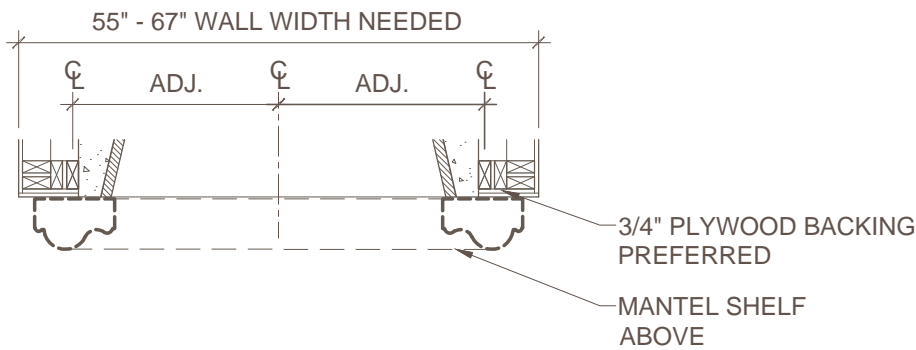

THE SOHO

1 FRONT (SHOWN IN 42" MODEL)
SCALE: 1/2"=1'-0"

2 SIDE
SCALE: 1/2"=1'-0"

3 FRAMING PLAN
SCALE: 1/2"=1'-0"

*ALL JOINTS ARE AT 1/4" UNLESS NOTED OTHERWISE
**THIS MANTEL IS AVAILABLE IN 36", 42", AND 48" NOMINAL SIZES

HEARTH OPTIONS

CHAMFERED EDGE
SQUARE HEARTH

OGEE EDGE
SQUARE HEARTH

RADIUS EDGE
EYEBROW HEARTH*

*SIZES LIMITED FOR EYEBROW HEARTH

BULLNOSE EDGE, SQUARE
HEARTH WITH RAISED PANELS

VISIT OPTIONS PAGE FOR MORE INFORMATION

FILLER PANEL OPTIONS

OGEE EDGE, STRAIGHT
FILLER PANEL

CHAMFER EDGE, STRAIGHT
FILLER PANEL *

*SHOWN WITHOUT BOTTOM PANEL

OGEE EDGE, EYEBROW
FILLER PANEL **

**SIZES LIMITED FOR EYEBROW FILLER PANELS

SQUARE EDGE, EYEBROW
FILLER PANEL **