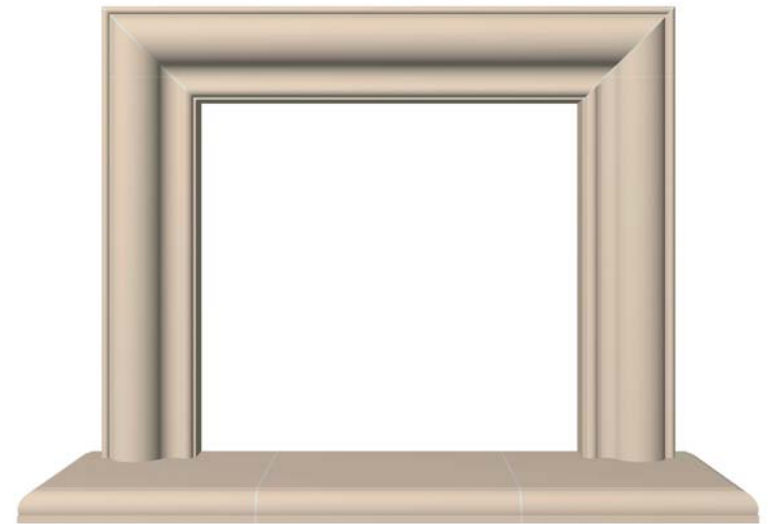

# Soho

Mantel Style: **Transitional**

## 36" Firebox Model

Overall Width: 55"

Overall Height: 48"

Depth of Shelf: 3-5/8"

Opening Width: 35"

Opening Height: 38"

## 48" Firebox Model

Overall Width: 67"

Overall Height: 48"

Depth of Shelf: 3-5/8"

Opening Width: 47"

Opening Height: 38"

4520 S. MacArthur Blvd. OKC, OK 73179

Ph: 405.680.5600 Fax: 405.680.9314