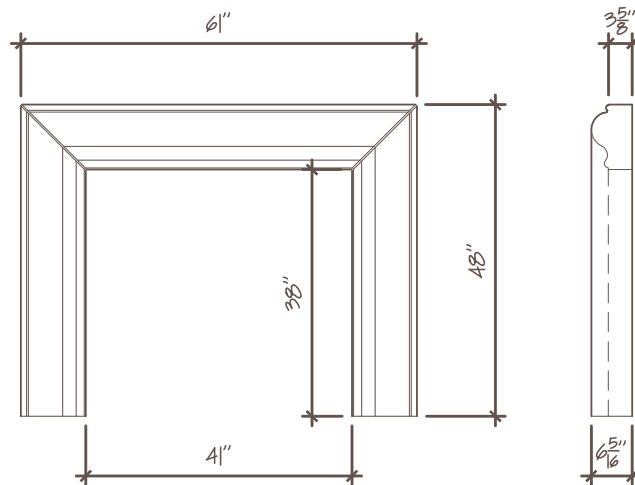

## 36" Firebox Model

Overall Width: 55"

Overall Height: 48"

Depth of Shelf: 3-5/8"

Opening Width: 35"

Opening Height: 38"

## 42" Firebox Model

(See Drawing for Dimensions)

## 48" Firebox Model

Overall Width: 67"

Overall Height: 48"

Depth of Shelf: 3-5/8"

Opening Width: 47"

Opening Height: 38"

4520 S. MacArthur Blvd. OKC, OK 73179

Ph: 405.680.5600 Fax: 405.680.9314