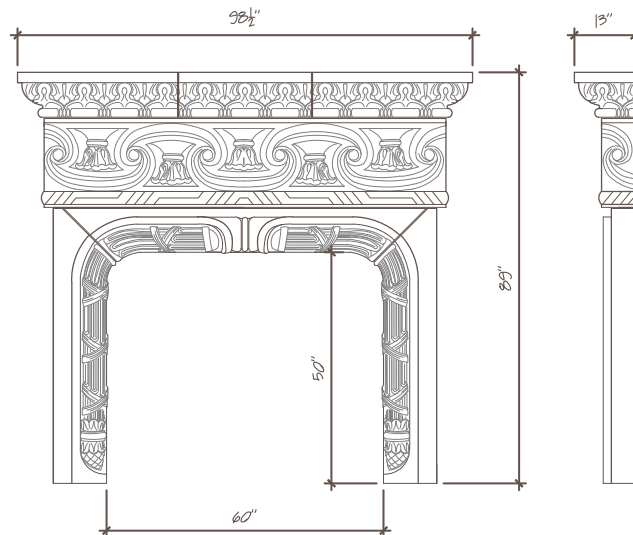

# Solomon

Mantel Style: **Italian**

## Fixed Size

Overall Width: 98-1/2"

Overall Height: 89"

Depth of Shelf: 13"

Opening Width: 60"

Opening Height: 50"

4520 S. MacArthur Blvd. OKC, OK 73179

Ph: 405.680.5600 Fax: 405.680.9314