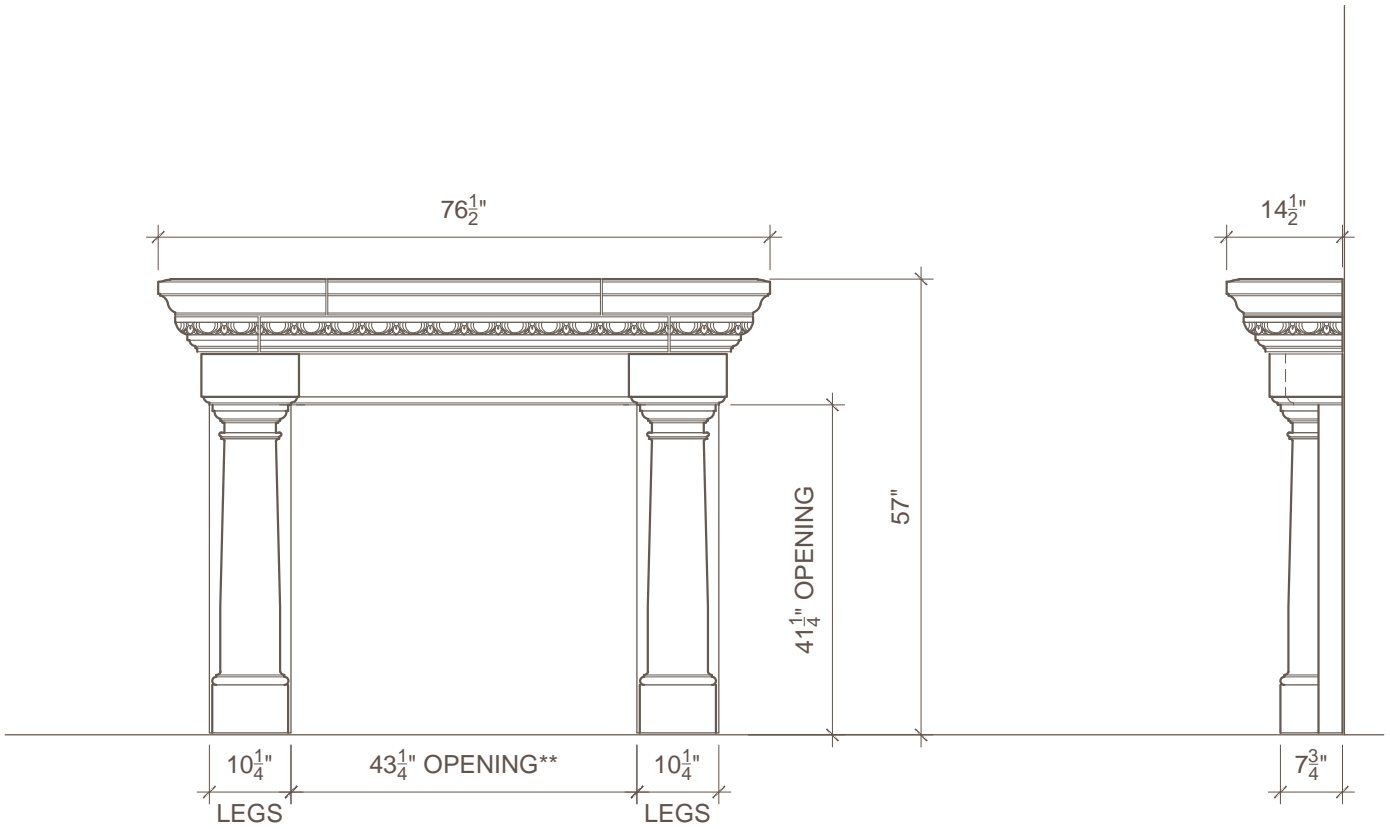

THE TUSCANY

1 FRONT (SHOWN IN 42" MODEL)
SCALE: 1/2"=1'-0"

2 SIDE
SCALE: 1/2"=1'-0"

3 FRAMING PLAN
SCALE: 1/2"=1'-0"

*ALL JOINTS ARE AT 1/4" UNLESS NOTED OTHERWISE
**THIS MANTEL IS AVAILABLE IN 36", 42", AND 48" NOMINAL SIZES

HEARTH OPTIONS

CHAMFERED EDGE
SQUARE HEARTH

OGEE EDGE
SQUARE HEARTH

RADIUS EDGE
EYEBROW HEARTH*

*SIZES LIMITED FOR EYEBROW HEARTH

BULLNOSE EDGE, SQUARE
HEARTH WITH RAISED PANELS

VISIT OPTIONS PAGE FOR MORE INFORMATION

FILLER PANEL OPTIONS

OGEE EDGE, STRAIGHT
FILLER PANEL

CHAMFER EDGE, STRAIGHT
FILLER PANEL *

*SHOWN WITHOUT BOTTOM PANEL

OGEE EDGE, EYEBROW
FILLER PANEL **

**SIZES LIMITED FOR EYEBROW FILLER PANELS

SQUARE EDGE, EYEBROW
FILLER PANEL **