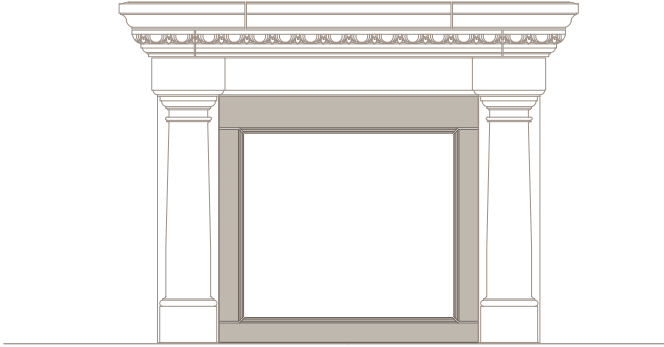

THE TUSCANY

1 FRONT (SHOWN IN 42" MODEL)
SCALE: 1/2"=1'-0"

2 SIDE
SCALE: 1/2"=1'-0"

3 FRAMING PLAN
SCALE: 1/2"=1'-0"

*ALL JOINTS ARE AT 1/4" UNLESS NOTED OTHERWISE
**THIS MANTEL IS AVAILABLE IN 36", 42", AND 48" NOMINAL SIZES

HEARTH OPTIONS

CHAMFERED EDGE
SQUARE HEARTH

OGEE EDGE
SQUARE HEARTH

RADIUS EDGE
EYEBROW HEARTH*

*SIZES LIMITED FOR EYEBROW HEARTH

BULLNOSE EDGE, SQUARE
HEARTH WITH RAISED PANELS

VISIT OPTIONS PAGE FOR MORE INFORMATION

FILLER PANEL OPTIONS

OGEE EDGE, STRAIGHT
FILLER PANEL

CHAMFER EDGE, STRAIGHT
FILLER PANEL *

*SHOWN WITHOUT BOTTOM PANEL

OGEE EDGE, EYEBROW
FILLER PANEL **

**SIZES LIMITED FOR EYEBROW FILLER PANELS

SQUARE EDGE, EYEBROW
FILLER PANEL **