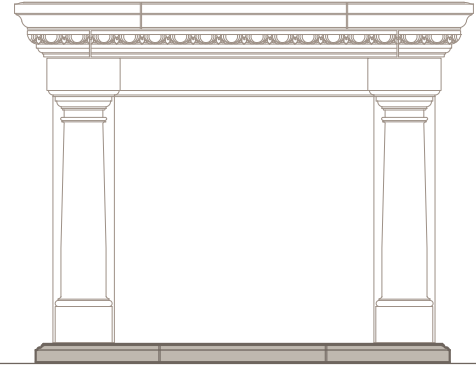

THE TUSCANY

1 FRONT (SHOWN IN 42" MODEL)
SCALE: 1/2"=1'-0"

2 SIDE
SCALE: 1/2"=1'-0"

3 FRAMING PLAN
SCALE: 1/2"=1'-0"

*ALL JOINTS ARE AT 1/4" UNLESS NOTED OTHERWISE
**THIS MANTEL IS AVAILABLE IN 36", 42", AND 48" NOMINAL SIZES

HEARTH OPTIONS

CHAMFERED EDGE
SQUARE HEARTH

OGEE EDGE
SQUARE HEARTH

RADIUS EDGE
EYEBROW HEARTH*

*SIZES LIMITED FOR EYEBROW HEARTH

BULLNOSE EDGE, SQUARE
HEARTH WITH RAISED PANELS

VISIT OPTIONS PAGE FOR MORE INFORMATION