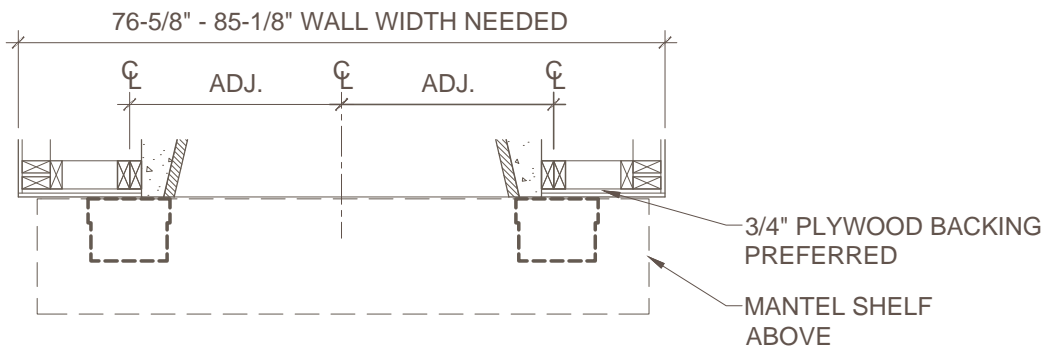

THE TUSCANY

1 FRONT (SHOWN IN 42" MODEL)
SCALE: 1/2"=1'-0"

2 SIDE
SCALE: 1/2"=1'-0"

3 FRAMING PLAN
SCALE: 1/2"=1'-0"

*ALL JOINTS ARE AT 1/4" UNLESS NOTED OTHERWISE
**THIS MANTEL IS AVAILABLE IN 36", 42", AND 48" NOMINAL SIZES

HEARTH OPTIONS

CHAMFERED EDGE
SQUARE HEARTH

OGEE EDGE
SQUARE HEARTH

RADIUS EDGE
EYEBROW HEARTH*

*SIZES LIMITED FOR EYEBROW HEARTH

BULLNOSE EDGE, SQUARE
HEARTH WITH RAISED PANELS

VISIT OPTIONS PAGE FOR MORE INFORMATION

FILLER PANEL OPTIONS

OGEE EDGE, STRAIGHT
FILLER PANEL

CHAMFER EDGE, STRAIGHT
FILLER PANEL *

*SHOWN WITHOUT BOTTOM PANEL

OGEE EDGE, EYEBROW
FILLER PANEL **

**SIZES LIMITED FOR EYEBROW FILLER PANELS

SQUARE EDGE, EYEBROW
FILLER PANEL **