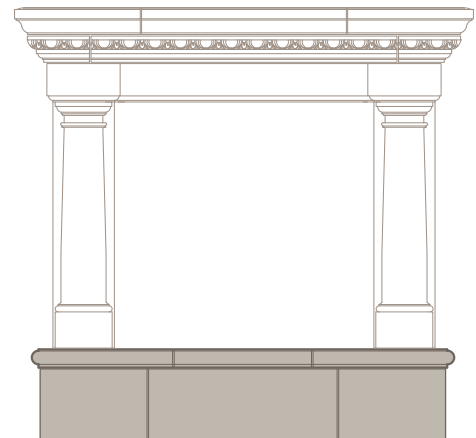

THE TUSCANY

1 FRONT (SHOWN IN 42" MODEL)
SCALE: 1/2"=1'-0"

2 SIDE
SCALE: 1/2"=1'-0"

3 FRAMING PLAN
SCALE: 1/2"=1'-0"

*ALL JOINTS ARE AT 1/4" UNLESS NOTED OTHERWISE
**THIS MANTEL IS AVAILABLE IN 36", 42", AND 48" NOMINAL SIZES

HEARTH OPTIONS

CHAMFERED EDGE
SQUARE HEARTH

OGEE EDGE
SQUARE HEARTH

RADIUS EDGE
EYEBROW HEARTH*

*SIZES LIMITED FOR EYEBROW HEARTH

BULLNOSE EDGE, SQUARE
HEARTH WITH RAISED PANELS

VISIT OPTIONS PAGE FOR MORE INFORMATION

FILLER PANEL OPTIONS

OGEE EDGE, STRAIGHT
FILLER PANEL

CHAMFER EDGE, STRAIGHT
FILLER PANEL *

*SHOWN WITHOUT BOTTOM PANEL

OGEE EDGE, EYEBROW
FILLER PANEL **

**SIZES LIMITED FOR EYEBROW FILLER PANELS

SQUARE EDGE, EYEBROW
FILLER PANEL **