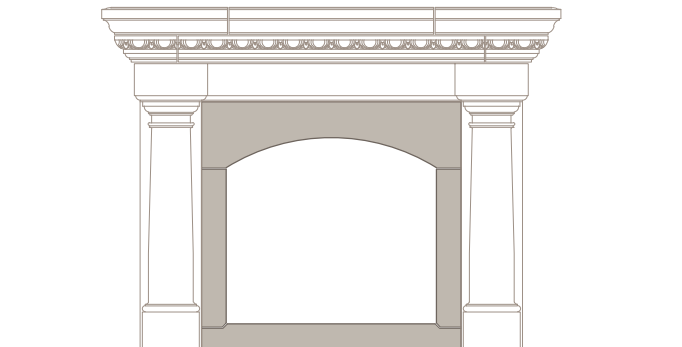

HEARTH OPTIONS

CHAMFERED EDGE
SQUARE HEARTH

OGEE EDGE
SQUARE HEARTH

RADIUS EDGE
EYEBROW HEARTH*

*SIZES LIMITED FOR EYEBROW HEARTH

BULLNOSE EDGE, SQUARE
HEARTH WITH RAISED PANELS

VISIT OPTIONS PAGE FOR MORE INFORMATION

FILLER PANEL OPTIONS

OGEE EDGE, STRAIGHT
FILLER PANEL

CHAMFER EDGE, STRAIGHT
FILLER PANEL *

*SHOWN WITHOUT BOTTOM PANEL

OGEE EDGE, EYEBROW
FILLER PANEL **

**SIZES LIMITED FOR EYEBROW FILLER PANELS

SQUARE EDGE, EYEBROW
FILLER PANEL **