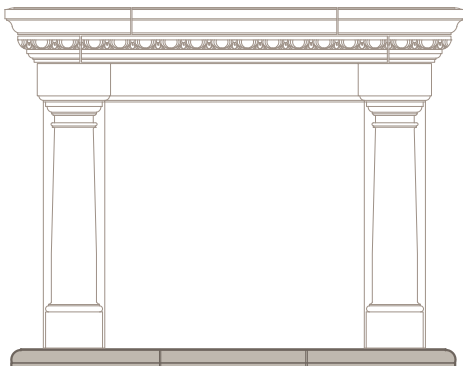

THE TUSCANY

1 FRONT (SHOWN IN 42" MODEL)
SCALE: 1/2"=1'-0"

2 SIDE
SCALE: 1/2"=1'-0"

3 FRAMING PLAN
SCALE: 1/2"=1'-0"

*ALL JOINTS ARE AT 1/4" UNLESS NOTED OTHERWISE
**THIS MANTEL IS AVAILABLE IN 36", 42", AND 48" NOMINAL SIZES

HEARTH OPTIONS

CHAMFERED EDGE
SQUARE HEARTH

OGEE EDGE
SQUARE HEARTH

RADIUS EDGE
EYEBROW HEARTH*

*SIZES LIMITED FOR EYEBROW HEARTH

BULLNOSE EDGE, SQUARE
HEARTH WITH RAISED PANELS

VISIT OPTIONS PAGE FOR MORE INFORMATION