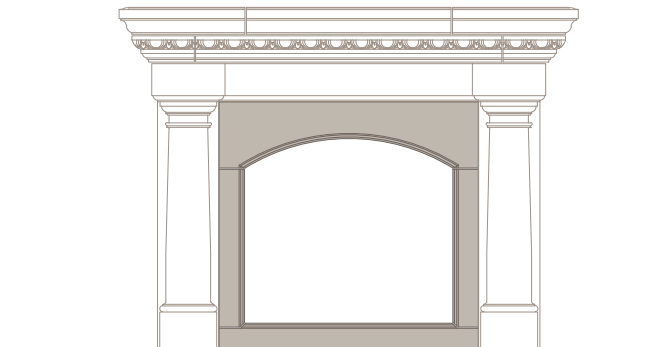

HEARTH OPTIONS

CHAMFERED EDGE
SQUARE HEARTH

OGEE EDGE
SQUARE HEARTH

RADIUS EDGE
EYEBROW HEARTH*

*SIZES LIMITED FOR EYEBROW HEARTH

BULLNOSE EDGE, SQUARE
HEARTH WITH RAISED PANELS

VISIT OPTIONS PAGE FOR MORE INFORMATION

FILLER PANEL OPTIONS

OGEE EDGE, STRAIGHT
FILLER PANEL

CHAMFER EDGE, STRAIGHT
FILLER PANEL *

*SHOWN WITHOUT BOTTOM PANEL

OGEE EDGE, EYEBROW
FILLER PANEL **

**SIZES LIMITED FOR EYEBROW FILLER PANELS

SQUARE EDGE, EYEBROW
FILLER PANEL **