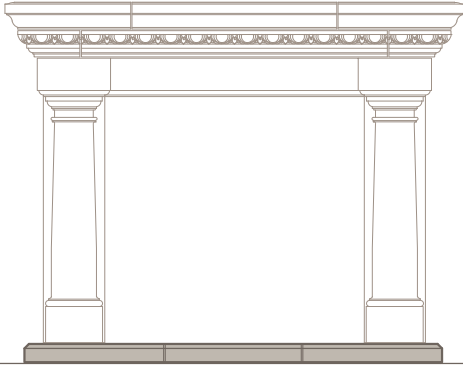

THE TUSCANY

1 FRONT (SHOWN IN 42" MODEL)
SCALE: 1/2"=1'-0"

2 SIDE
SCALE: 1/2"=1'-0"

3 FRAMING PLAN
SCALE: 1/2"=1'-0"

*ALL JOINTS ARE AT 1/4" UNLESS NOTED OTHERWISE
**THIS MANTEL IS AVAILABLE IN 36", 42", AND 48" NOMINAL SIZES

HEARTH OPTIONS

CHAMFERED EDGE
SQUARE HEARTH

OGEE EDGE
SQUARE HEARTH

RADIUS EDGE
EYEBROW HEARTH*

*SIZES LIMITED FOR EYEBROW HEARTH

BULLNOSE EDGE, SQUARE
HEARTH WITH RAISED PANELS

VISIT OPTIONS PAGE FOR MORE INFORMATION