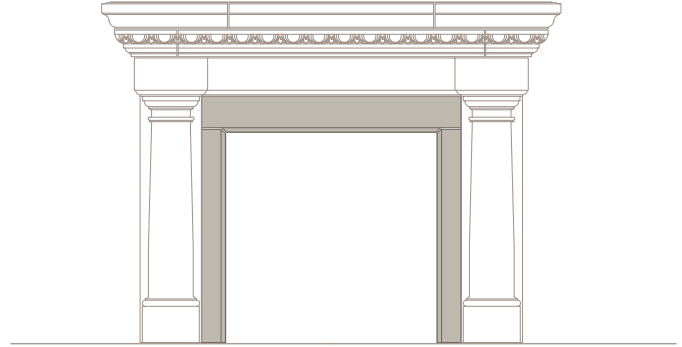

THE TUSCANY

1 FRONT (SHOWN IN 42" MODEL)
SCALE: 1/2"=1'-0"

2 SIDE
SCALE: 1/2"=1'-0"

3 FRAMING PLAN
SCALE: 1/2"=1'-0"

*ALL JOINTS ARE AT 1/4" UNLESS NOTED OTHERWISE
**THIS MANTEL IS AVAILABLE IN 36", 42", AND 48" NOMINAL SIZES

HEARTH OPTIONS

CHAMFERED EDGE
SQUARE HEARTH

OGEE EDGE
SQUARE HEARTH

RADIUS EDGE
EYEBROW HEARTH*

*SIZES LIMITED FOR EYEBROW HEARTH

BULLNOSE EDGE, SQUARE
HEARTH WITH RAISED PANELS

VISIT OPTIONS PAGE FOR MORE INFORMATION

FILLER PANEL OPTIONS

OGEE EDGE, STRAIGHT
FILLER PANEL

CHAMFER EDGE, STRAIGHT
FILLER PANEL *

*SHOWN WITHOUT BOTTOM PANEL

OGEE EDGE, EYEBROW
FILLER PANEL **

**SIZES LIMITED FOR EYEBROW FILLER PANELS

SQUARE EDGE, EYEBROW
FILLER PANEL **