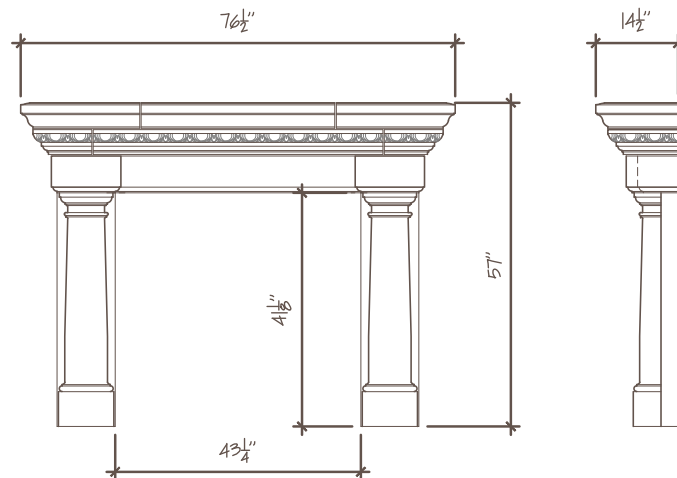

## 36" Firebox Model

Overall Width: 72-1/4"

Overall Height: 57"

Depth of Shelf: 14-1/2"

Opening Width: 39"

Opening Height: 41-1/8"

## 42" Firebox Model

(See Drawing for Dimensions)

## 48" Firebox Model

Overall Width: 80-3/4"

Overall Height: 57"

Depth of Shelf: 14-1/2"

Opening Width: 47-1/2"

Opening Height: 41-1/8"

4520 S. MacArthur Blvd. OKC, OK 73179

Ph: 405.680.5600 Fax: 405.680.9314