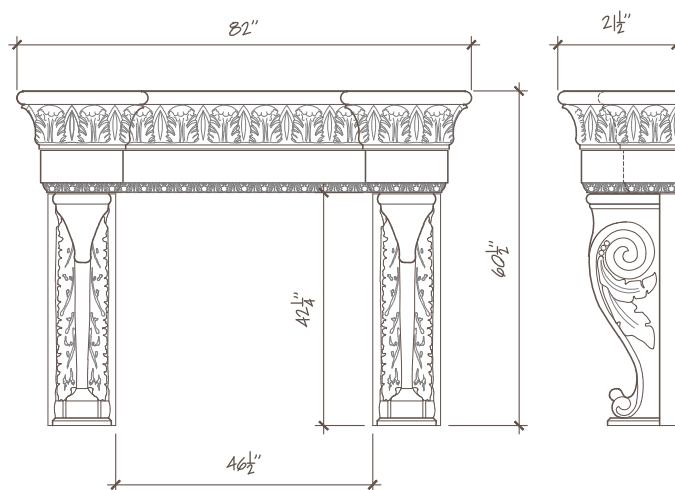

Valencia

Mantel Style: **Italian**

42" Firebox Model

(See Drawing for Dimensions)

48" Firebox Model

Overall Width: 88-3/4"

Overall Height: 60-1/2"

Depth of Shelf: 21-1/2"

Opening Width: 52-1/4"

Opening Height: 42-1/4"

4520 S. MacArthur Blvd. OKC, OK 73179

Ph: 405.680.5600 Fax: 405.680.9314

Web: www.devincicaststone.com