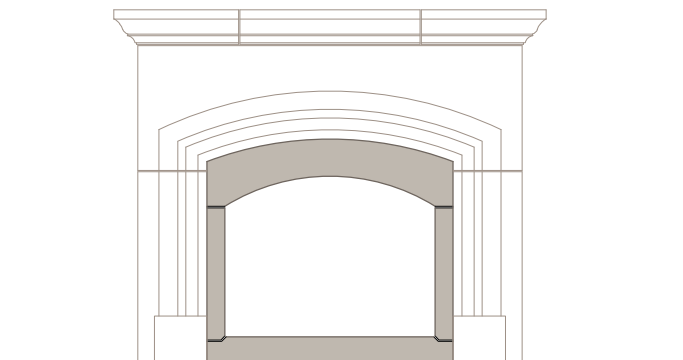

THE WINDERMERE

1 FRONT (SHOWN IN 42" MODEL)
SCALE: 1/2"=1'-0"

2 SIDE
SCALE: 1/2"=1'-0"

3 FRAMING PLAN
SCALE: 1/2"=1'-0"

*ALL JOINTS ARE AT 1/4" UNLESS NOTED OTHERWISE
**THIS MANTEL IS AVAILABLE IN 36" AND 42" NOMINAL SIZES

HEARTH OPTIONS

CHAMFERED EDGE
SQUARE HEARTH

OGEE EDGE
RADIUS HEARTH

RADIUS EDGE
EYEBROW HEARTH*

*SIZES LIMITED FOR EYEBROW HEARTH

BULLNOSE EDGE, SQUARE
HEARTH WITH RAISED PANELS

VISIT OPTIONS PAGE FOR MORE INFORMATION

FILLER PANEL OPTIONS

OGEE EDGE, STRAIGHT
FILLER PANEL

CHAMFER EDGE, STRAIGHT
FILLER PANEL *

*SHOWN WITHOUT BOTTOM PANEL

OGEE EDGE, EYEBROW
FILLER PANEL **

**SIZES LIMITED FOR EYEBROW FILLER PANELS,
SHOWN WITHOUT CENTER HEADER PIECE