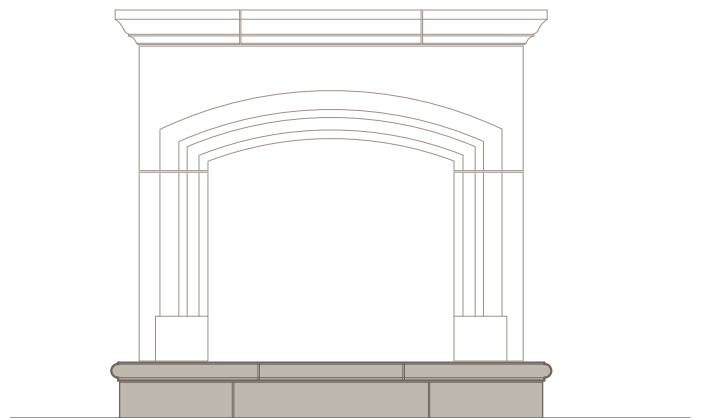

THE WINDERMERE

1 FRONT (SHOWN IN 42" MODEL)
SCALE: 1/2"=1'-0"

2 SIDE
SCALE: 1/2"=1'-0"

3 FRAMING PLAN
SCALE: 1/2"=1'-0"

*ALL JOINTS ARE AT 1/4" UNLESS NOTED OTHERWISE
**THIS MANTEL IS AVAILABLE IN 36" AND 42" NOMINAL SIZES

HEARTH OPTIONS

CHAMFERED EDGE
SQUARE HEARTH

OGEE EDGE
RADIUS HEARTH

RADIUS EDGE
EYEBROW HEARTH*

*SIZES LIMITED FOR EYEBROW HEARTH

BULLNOSE EDGE, SQUARE
HEARTH WITH RAISED PANELS

VISIT OPTIONS PAGE FOR MORE INFORMATION

FILLER PANEL OPTIONS

OGEE EDGE, STRAIGHT
FILLER PANEL

CHAMFER EDGE, STRAIGHT
FILLER PANEL *

*SHOWN WITHOUT BOTTOM PANEL

OGEE EDGE, EYEBROW
FILLER PANEL **

**SIZES LIMITED FOR EYEBROW FILLER PANELS,
SHOWN WITHOUT CENTER HEADER PIECE