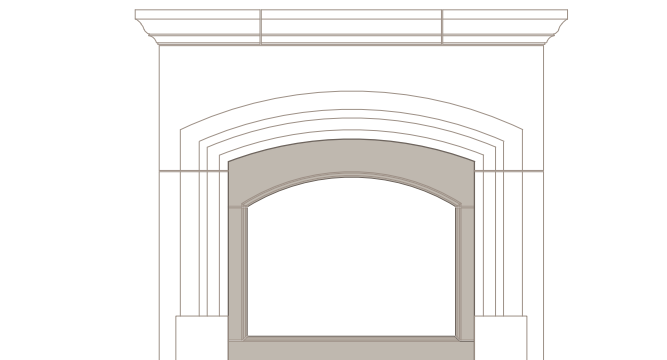

THE WINDERMERE

1 FRONT (SHOWN IN 42" MODEL)
SCALE: 1/2"=1'-0"

2 SIDE
SCALE: 1/2"=1'-0"

3 FRAMING PLAN
SCALE: 1/2"=1'-0"

*ALL JOINTS ARE AT 1/4" UNLESS NOTED OTHERWISE
**THIS MANTEL IS AVAILABLE IN 36" AND 42" NOMINAL SIZES

HEARTH OPTIONS

CHAMFERED EDGE
SQUARE HEARTH

OGEE EDGE
RADIUS HEARTH

RADIUS EDGE
EYEBROW HEARTH*

*SIZES LIMITED FOR EYEBROW HEARTH

BULLNOSE EDGE, SQUARE
HEARTH WITH RAISED PANELS

VISIT OPTIONS PAGE FOR MORE INFORMATION

FILLER PANEL OPTIONS

OGEE EDGE, STRAIGHT
FILLER PANEL

CHAMFER EDGE, STRAIGHT
FILLER PANEL *

*SHOWN WITHOUT BOTTOM PANEL

OGEE EDGE, EYEBROW
FILLER PANEL **

**SIZES LIMITED FOR EYEBROW FILLER PANELS,
SHOWN WITHOUT CENTER HEADER PIECE