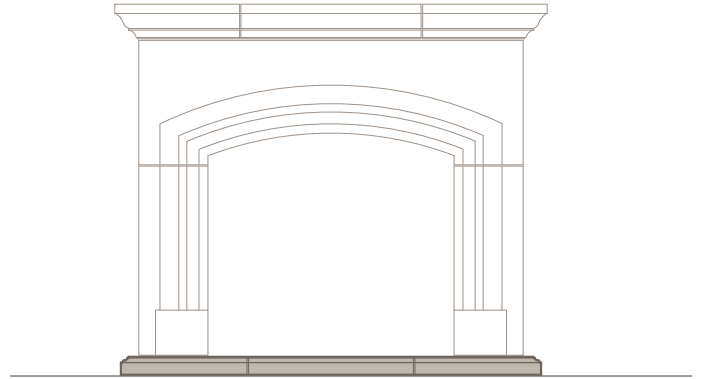

THE WINDERMERE

1 FRONT (SHOWN IN 42" MODEL)
SCALE: 1/2"=1'-0"

2 SIDE
SCALE: 1/2"=1'-0"

3 FRAMING PLAN
SCALE: 1/2"=1'-0"

*ALL JOINTS ARE AT 1/4" UNLESS NOTED OTHERWISE
**THIS MANTEL IS AVAILABLE IN 36" AND 42" NOMINAL SIZES

HEARTH OPTIONS

CHAMFERED EDGE
SQUARE HEARTH

OGEE EDGE
RADIUS HEARTH

RADIUS EDGE
EYEBROW HEARTH*

*SIZES LIMITED FOR EYEBROW HEARTH

BULLNOSE EDGE, SQUARE
HEARTH WITH RAISED PANELS

VISIT OPTIONS PAGE FOR MORE INFORMATION

FILLER PANEL OPTIONS

OGEE EDGE, STRAIGHT
FILLER PANEL

CHAMFER EDGE, STRAIGHT
FILLER PANEL *

*SHOWN WITHOUT BOTTOM PANEL

OGEE EDGE, EYEBROW
FILLER PANEL **

**SIZES LIMITED FOR EYEBROW FILLER PANELS,
SHOWN WITHOUT CENTER HEADER PIECE