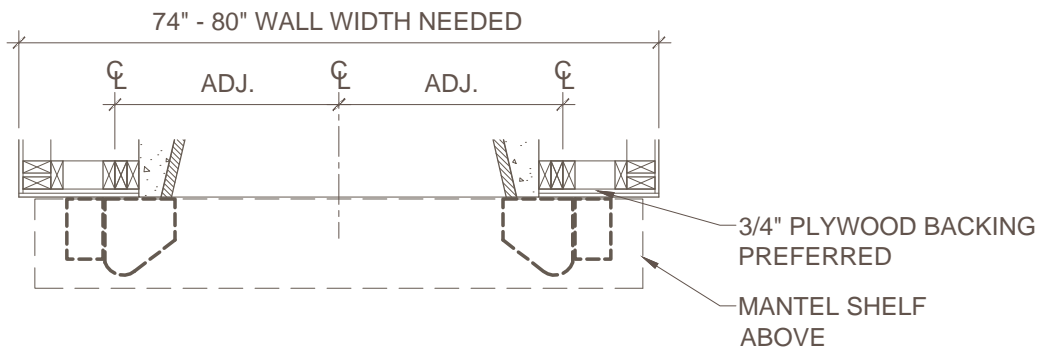

THE WINDERMERE

1 FRONT (SHOWN IN 42" MODEL)
SCALE: 1/2"=1'-0"

2 SIDE
SCALE: 1/2"=1'-0"

3 FRAMING PLAN
SCALE: 1/2"=1'-0"

*ALL JOINTS ARE AT 1/4" UNLESS NOTED OTHERWISE
**THIS MANTEL IS AVAILABLE IN 36" AND 42" NOMINAL SIZES

HEARTH OPTIONS

CHAMFERED EDGE
SQUARE HEARTH

OGEE EDGE
RADIUS HEARTH

RADIUS EDGE
EYEBROW HEARTH*

*SIZES LIMITED FOR EYEBROW HEARTH

BULLNOSE EDGE, SQUARE
HEARTH WITH RAISED PANELS

VISIT OPTIONS PAGE FOR MORE INFORMATION

FILLER PANEL OPTIONS

OGEE EDGE, STRAIGHT
FILLER PANEL

CHAMFER EDGE, STRAIGHT
FILLER PANEL *

*SHOWN WITHOUT BOTTOM PANEL

OGEE EDGE, EYEBROW
FILLER PANEL **

**SIZES LIMITED FOR EYEBROW FILLER PANELS,
SHOWN WITHOUT CENTER HEADER PIECE