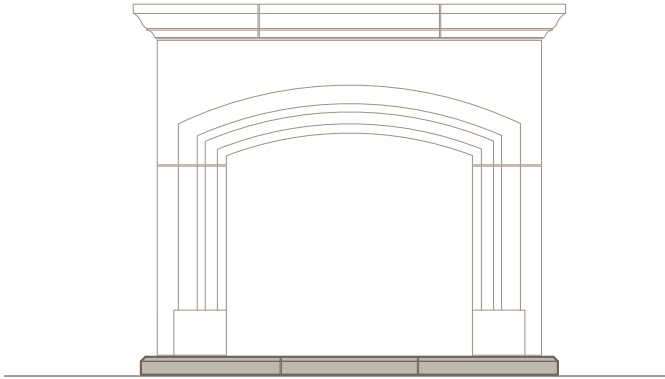

THE WINDERMERE

1 FRONT (SHOWN IN 42" MODEL)
SCALE: 1/2"=1'-0"

2 SIDE
SCALE: 1/2"=1'-0"

3 FRAMING PLAN
SCALE: 1/2"=1'-0"

*ALL JOINTS ARE AT 1/4" UNLESS NOTED OTHERWISE
**THIS MANTEL IS AVAILABLE IN 36" AND 42" NOMINAL SIZES

HEARTH OPTIONS

CHAMFERED EDGE
SQUARE HEARTH

OGEE EDGE
RADIUS HEARTH

RADIUS EDGE
EYEBROW HEARTH*

*SIZES LIMITED FOR EYEBROW HEARTH

BULLNOSE EDGE, SQUARE
HEARTH WITH RAISED PANELS

VISIT OPTIONS PAGE FOR MORE INFORMATION

FILLER PANEL OPTIONS

OGEE EDGE, STRAIGHT
FILLER PANEL

CHAMFER EDGE, STRAIGHT
FILLER PANEL *

*SHOWN WITHOUT BOTTOM PANEL

OGEE EDGE, EYEBROW
FILLER PANEL **

**SIZES LIMITED FOR EYEBROW FILLER PANELS,
SHOWN WITHOUT CENTER HEADER PIECE