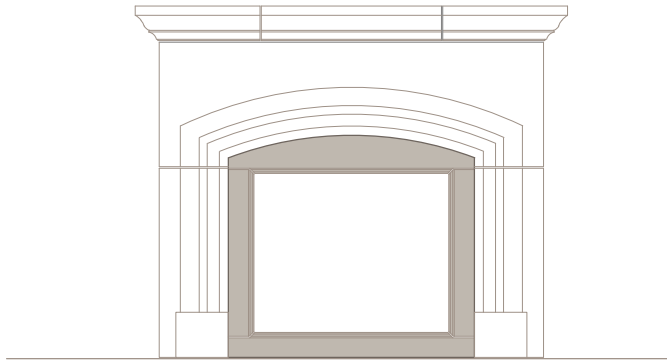

THE WINDERMERE

1 FRONT (SHOWN IN 42" MODEL)
SCALE: 1/2"=1'-0"

2 SIDE
SCALE: 1/2"=1'-0"

3 FRAMING PLAN
SCALE: 1/2"=1'-0"

*ALL JOINTS ARE AT 1/4" UNLESS NOTED OTHERWISE
**THIS MANTEL IS AVAILABLE IN 36" AND 42" NOMINAL SIZES

HEARTH OPTIONS

CHAMFERED EDGE
SQUARE HEARTH

OGEE EDGE
RADIUS HEARTH

RADIUS EDGE
EYEBROW HEARTH*

*SIZES LIMITED FOR EYEBROW HEARTH

BULLNOSE EDGE, SQUARE
HEARTH WITH RAISED PANELS

VISIT OPTIONS PAGE FOR MORE INFORMATION

FILLER PANEL OPTIONS

OGEE EDGE, STRAIGHT
FILLER PANEL

CHAMFER EDGE, STRAIGHT
FILLER PANEL *

*SHOWN WITHOUT BOTTOM PANEL

OGEE EDGE, EYEBROW
FILLER PANEL **

**SIZES LIMITED FOR EYEBROW FILLER PANELS,
SHOWN WITHOUT CENTER HEADER PIECE