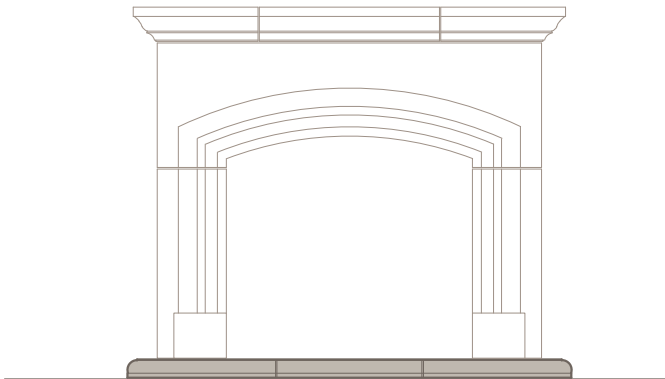

THE WINDERMERE

1 FRONT (SHOWN IN 42" MODEL)
SCALE: 1/2"=1'-0"

2 SIDE
SCALE: 1/2"=1'-0"

3 FRAMING PLAN
SCALE: 1/2"=1'-0"

*ALL JOINTS ARE AT 1/4" UNLESS NOTED OTHERWISE
**THIS MANTEL IS AVAILABLE IN 36" AND 42" NOMINAL SIZES

HEARTH OPTIONS

CHAMFERED EDGE
SQUARE HEARTH

OGEE EDGE
RADIUS HEARTH

RADIUS EDGE
EYEBROW HEARTH*

*SIZES LIMITED FOR EYEBROW HEARTH

BULLNOSE EDGE, SQUARE
HEARTH WITH RAISED PANELS

VISIT OPTIONS PAGE FOR MORE INFORMATION

FILLER PANEL OPTIONS

OGEE EDGE, STRAIGHT
FILLER PANEL

CHAMFER EDGE, STRAIGHT
FILLER PANEL *

*SHOWN WITHOUT BOTTOM PANEL

OGEE EDGE, EYEBROW
FILLER PANEL **

**SIZES LIMITED FOR EYEBROW FILLER PANELS,
SHOWN WITHOUT CENTER HEADER PIECE