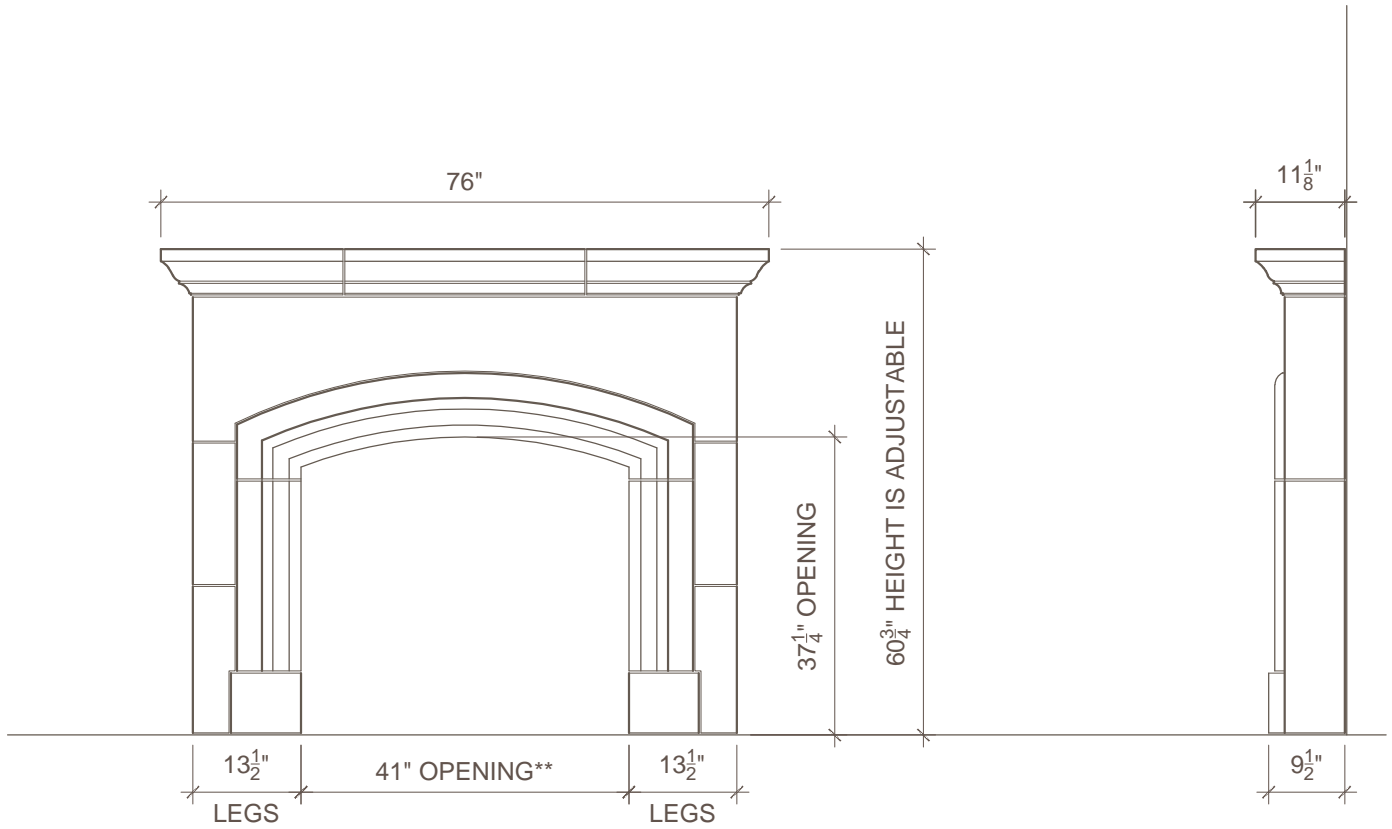

THE WINDERMERE

1 FRONT (SHOWN IN 42" MODEL)
SCALE: 1/2"=1'-0"

2 SIDE
SCALE: 1/2"=1'-0"

3 FRAMING PLAN
SCALE: 1/2"=1'-0"

*ALL JOINTS ARE AT 1/4" UNLESS NOTED OTHERWISE
**THIS MANTEL IS AVAILABLE IN 36" AND 42" NOMINAL SIZES

HEARTH OPTIONS

CHAMFERED EDGE
SQUARE HEARTH

OGEE EDGE
RADIUS HEARTH

RADIUS EDGE
EYEBROW HEARTH*

*SIZES LIMITED FOR EYEBROW HEARTH

BULLNOSE EDGE, SQUARE
HEARTH WITH RAISED PANELS

VISIT OPTIONS PAGE FOR MORE INFORMATION

FILLER PANEL OPTIONS

OGEE EDGE, STRAIGHT
FILLER PANEL

CHAMFER EDGE, STRAIGHT
FILLER PANEL *

*SHOWN WITHOUT BOTTOM PANEL

OGEE EDGE, EYEBROW
FILLER PANEL **

**SIZES LIMITED FOR EYEBROW FILLER PANELS,
SHOWN WITHOUT CENTER HEADER PIECE

SQUARE EDGE, EYEBROW
FILLER PANEL **

VISIT OPTIONS PAGE FOR MORE INFORMATION

4520 S. MacArthur Blvd. OKC, OK 73179

Ph: 405.680.5600 Fax: 405.680.9314

Web: devincicaststone.com