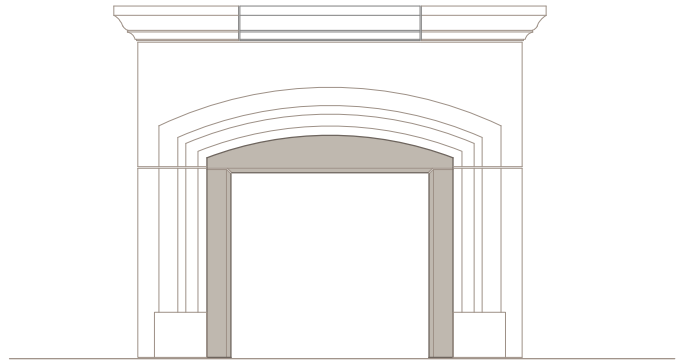

THE WINDERMERE

1 FRONT (SHOWN IN 42" MODEL)
SCALE: 1/2"=1'-0"

2 SIDE
SCALE: 1/2"=1'-0"

3 FRAMING PLAN
SCALE: 1/2"=1'-0"

*ALL JOINTS ARE AT 1/4" UNLESS NOTED OTHERWISE
**THIS MANTEL IS AVAILABLE IN 36" AND 42" NOMINAL SIZES

HEARTH OPTIONS

CHAMFERED EDGE
SQUARE HEARTH

OGEE EDGE
RADIUS HEARTH

RADIUS EDGE
EYEBROW HEARTH*

*SIZES LIMITED FOR EYEBROW HEARTH

BULLNOSE EDGE, SQUARE
HEARTH WITH RAISED PANELS

VISIT OPTIONS PAGE FOR MORE INFORMATION

FILLER PANEL OPTIONS

OGEE EDGE, STRAIGHT
FILLER PANEL

CHAMFER EDGE, STRAIGHT
FILLER PANEL *

*SHOWN WITHOUT BOTTOM PANEL

OGEE EDGE, EYEBROW
FILLER PANEL **

**SIZES LIMITED FOR EYEBROW FILLER PANELS,
SHOWN WITHOUT CENTER HEADER PIECE