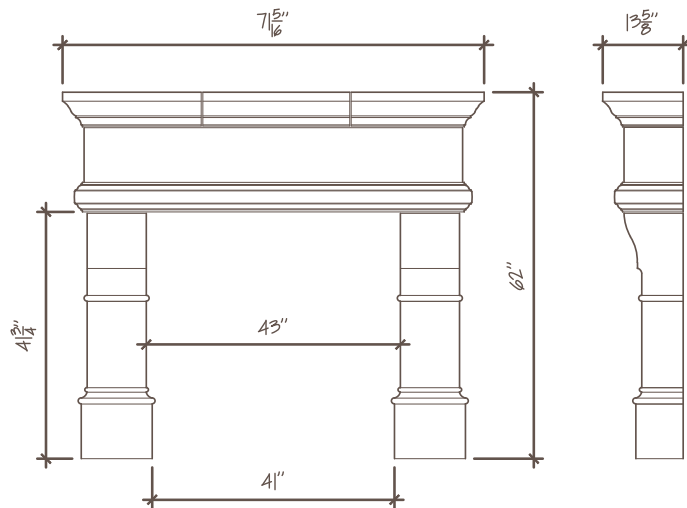

4520 S. MacArthur Blvd. OKC, OK 73179

Ph: 405.680.5600 Fax: 405.680.9314

Web: www.devincicaststone.com