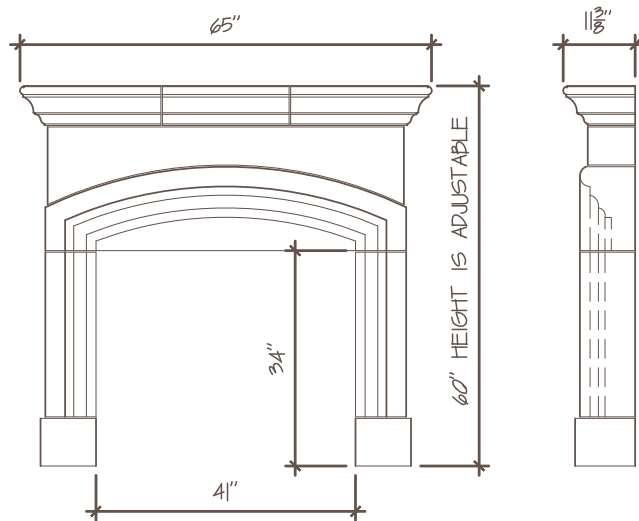

Yorkshire

Mantel Style: **Transitional**

42" Firebox Model

(See Drawing for Dimensions)

4520 S. MacArthur Blvd. OKC, OK 73179

Ph: 405.680.5600 Fax: 405.680.9314

Web: www.devincicaststone.com